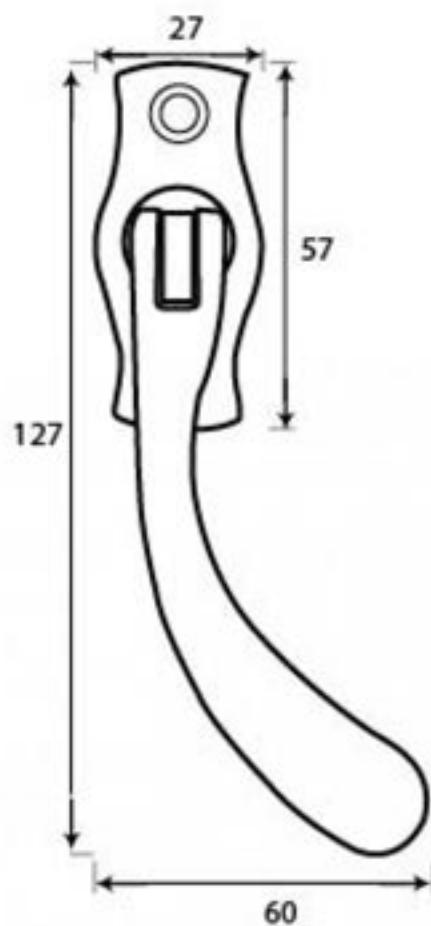

PRODUCT CODE 20416R

M 5  
ESPAG

HANDFORGED  
TRADITIONAL  
IRONMONGERY

Due to the hand crafted nature of our products all measurements are approximate and should be used as a guide only