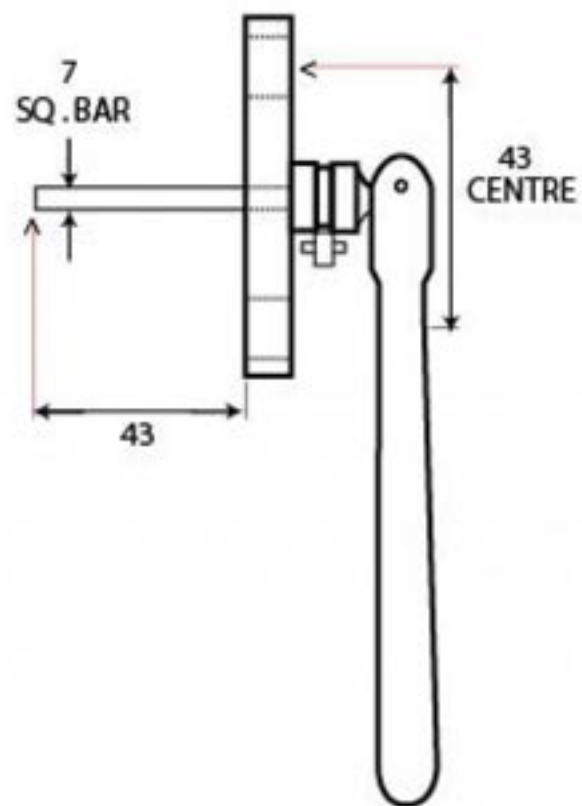

PRODUCT CODE 20416R

M 5  
ESPAG

HANDFORGED  
TRADITIONAL  
IRONMONGERY

Due to the hand crafted nature of our products all measurements are approximate and should be used as a guide only