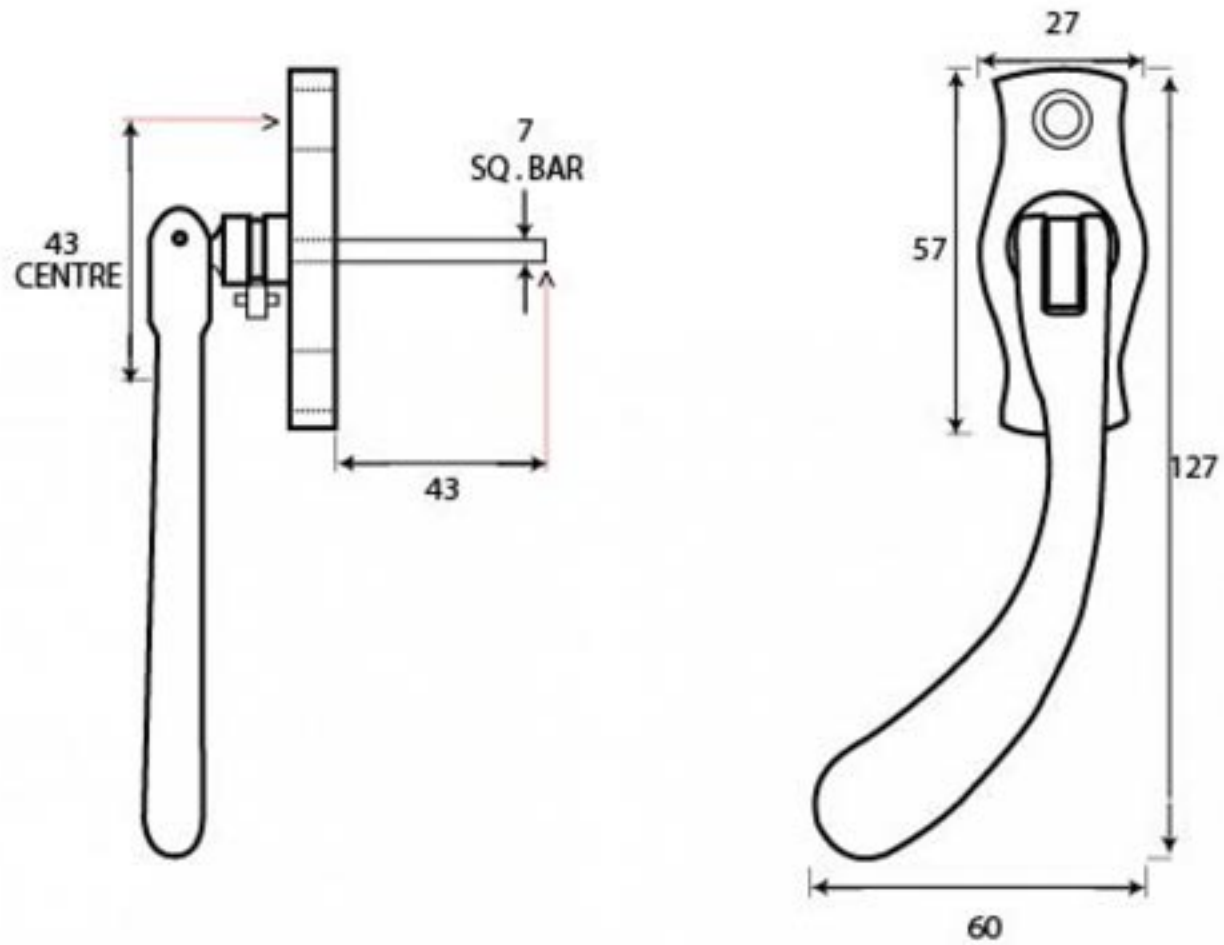

PRODUCT CODE 20419L

M 5
ESPAG.

HANDFORGED
TRADITIONAL
IRONMONGERY

Due to the hand crafted nature of our products all measurements are approximate and should be used as a guide only