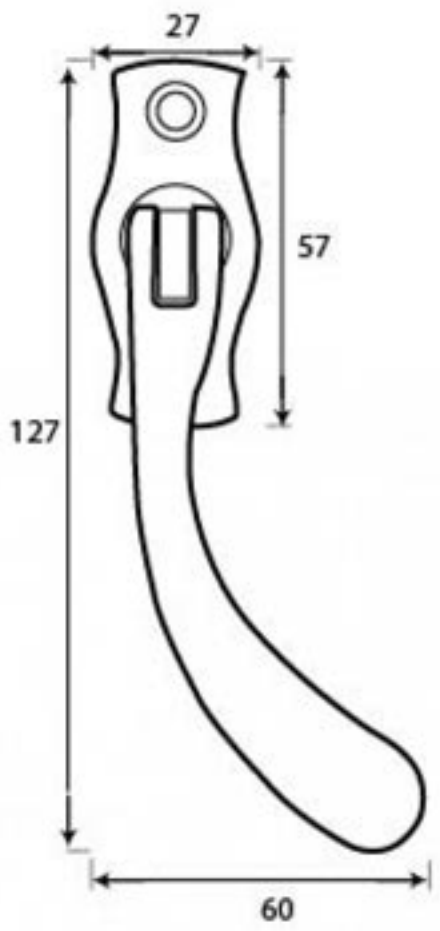

PRODUCT CODE 20419R

M 5
ESPAG

HANDFORGED
TRADITIONAL
IRONMONGERY

Due to the hand crafted nature of our products all measurements are approximate and should be used as a guide only