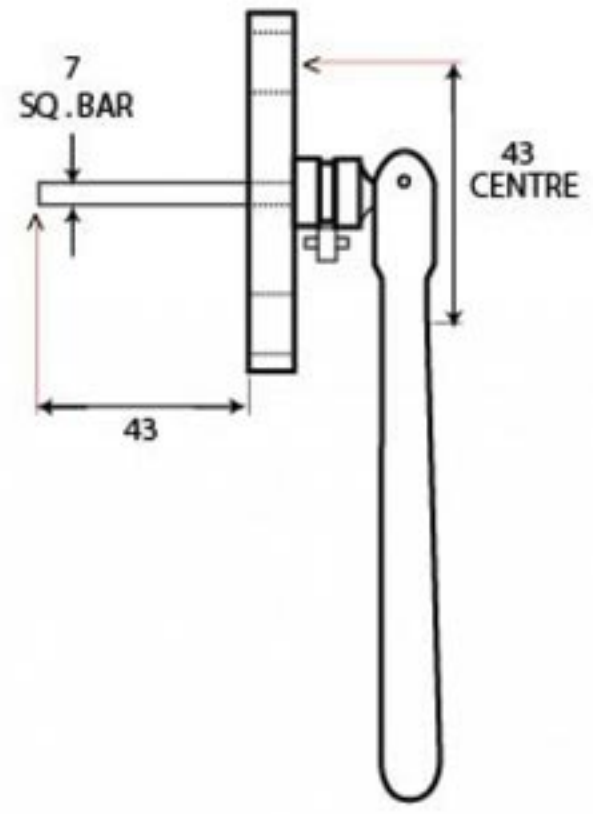

PRODUCT CODE 20419R

M 5
ESPAG

HANDFORGED
TRADITIONAL
IRONMONGERY

Due to the hand crafted nature of our products all measurements are approximate and should be used as a guide only