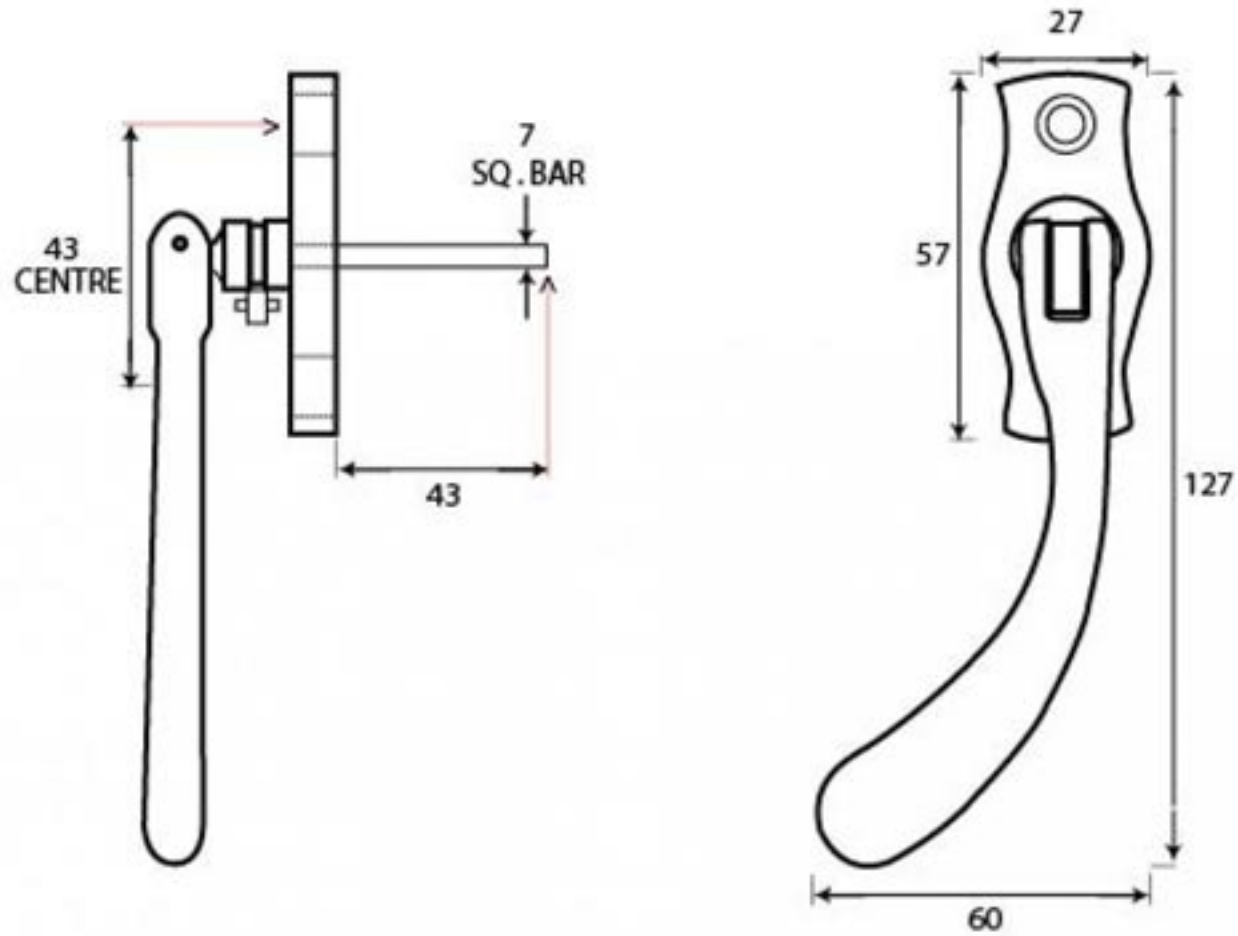

PRODUCT CODE 20415L

M 5
ESPAG

HANDFORGED
TRADITIONAL
IRONMONGERY

Due to the hand crafted nature of our products all measurements are approximate and should be used as a guide only