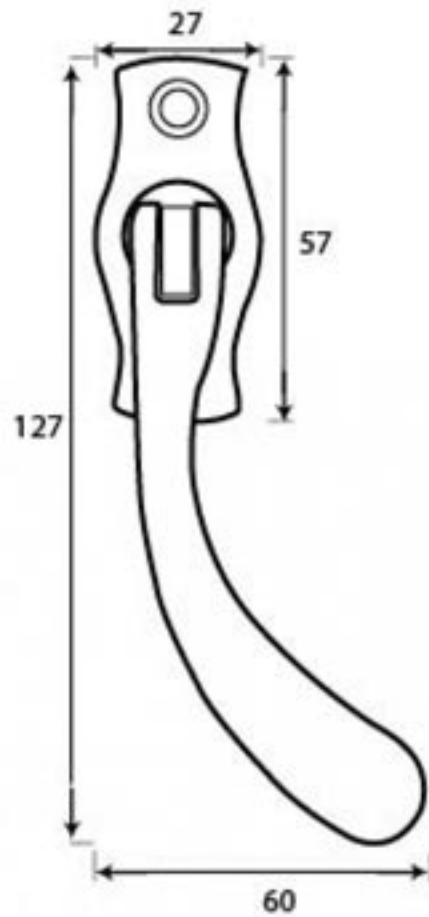

PRODUCT CODE 20415R

M 5
ESPAG

HANDFORGED
TRADITIONAL
IRONMONGERY

Due to the hand crafted nature of our products all measurements are approximate and should be used as a guide only