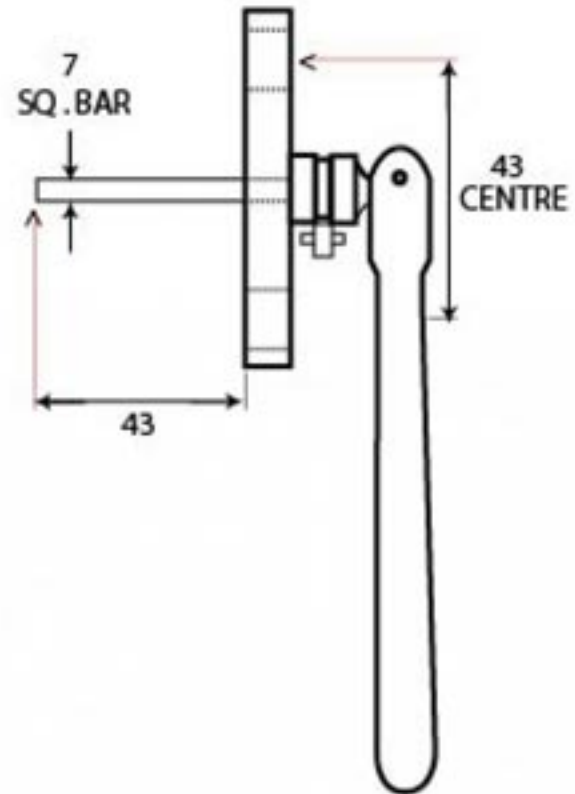

PRODUCT CODE 20415R

M 5
ESPAG

HANDFORGED
TRADITIONAL
IRONMONGERY

Due to the hand crafted nature of our products all measurements are approximate and should be used as a guide only