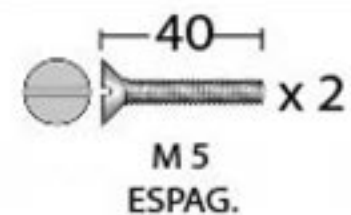

PRODUCT CODE 33976

HANDFORGED
TRADITIONAL
IRONMONGERY

Due to the hand crafted nature of our products all measurements are approximate and should be used as a guide only