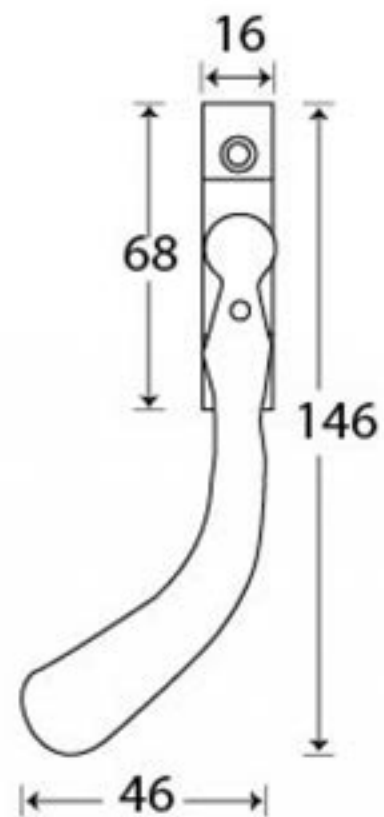

PRODUCT CODE 33976

HANDFORGED
TRADITIONAL
IRONMONGERY

Due to the hand crafted nature of our products all measurements are approximate and should be used as a guide only