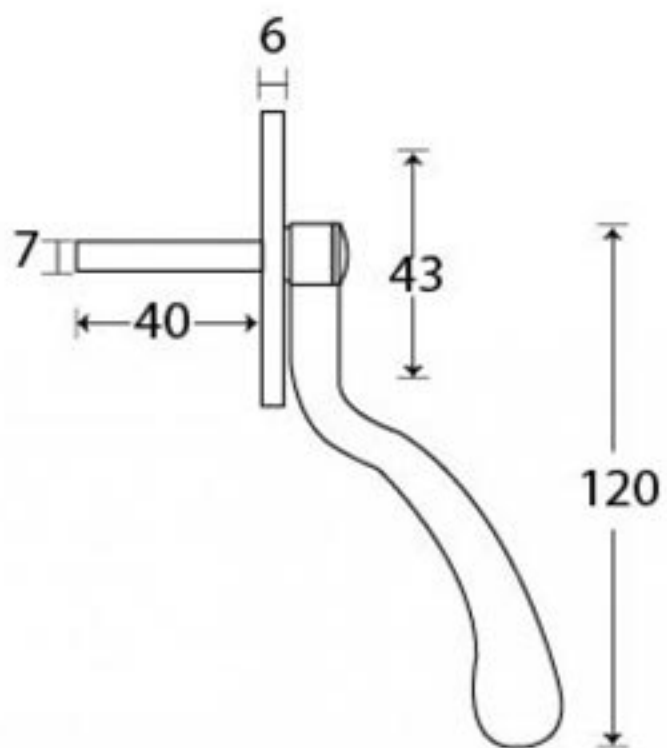

PRODUCT CODE 33976

HANDFORGED
TRADITIONAL
IRONMONGERY

Due to the hand crafted nature of our products all measurements are approximate and should be used as a guide only