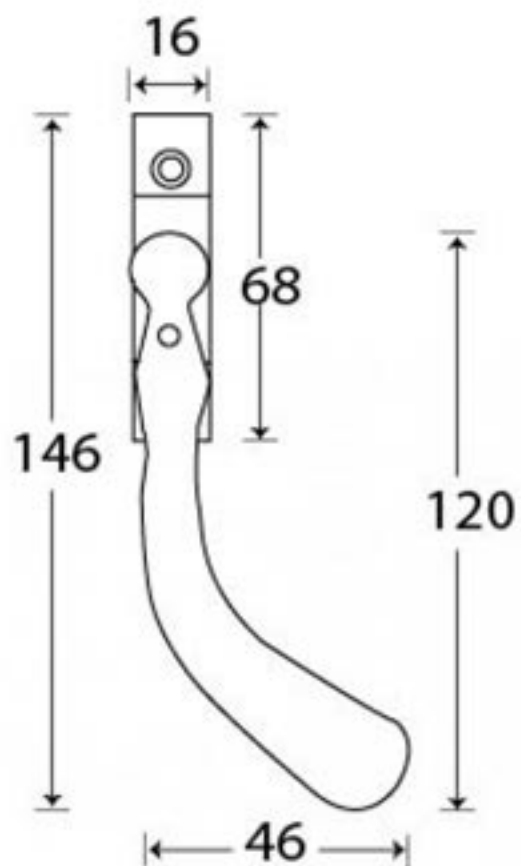

PRODUCT CODE 33975

HANDFORGED
TRADITIONAL
IRONMONGERY

Due to the hand crafted nature of our products all measurements are approximate and should be used as a guide only