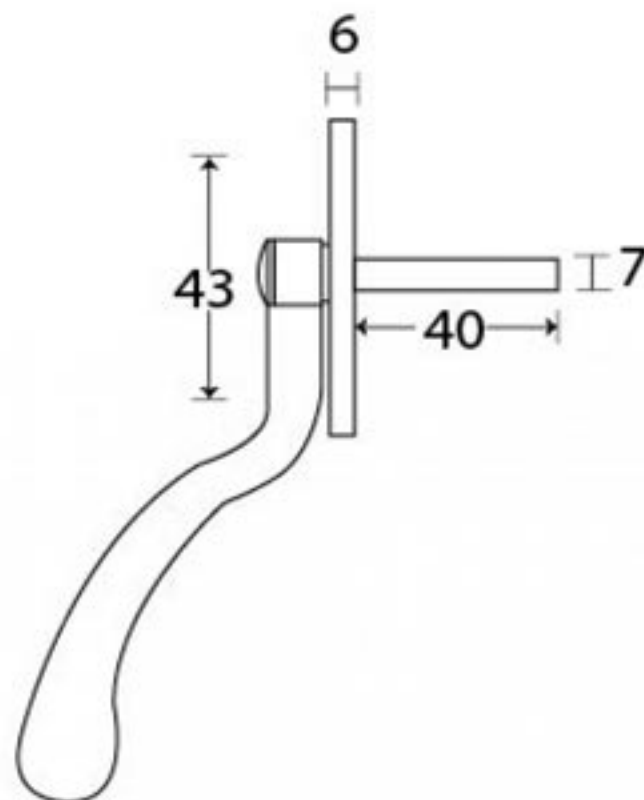

PRODUCT CODE 33975

HANDFORGED
TRADITIONAL
IRONMONGERY

Due to the hand crafted nature of our products all measurements are approximate and should be used as a guide only