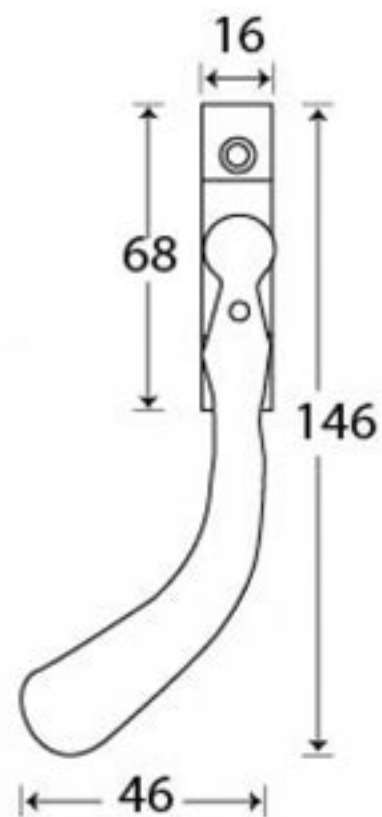

PRODUCT CODE 33716

HANDFORGED
TRADITIONAL
IRONMONGERY

Due to the hand crafted nature of our products all measurements are approximate and should be used as a guide only