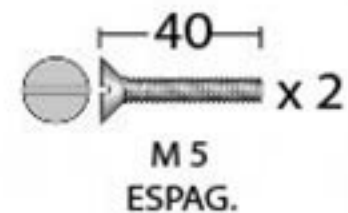

PRODUCT CODE 33716

HANDFORGED
TRADITIONAL
IRONMONGERY

Due to the hand crafted nature of our products all measurements are approximate and should be used as a guide only