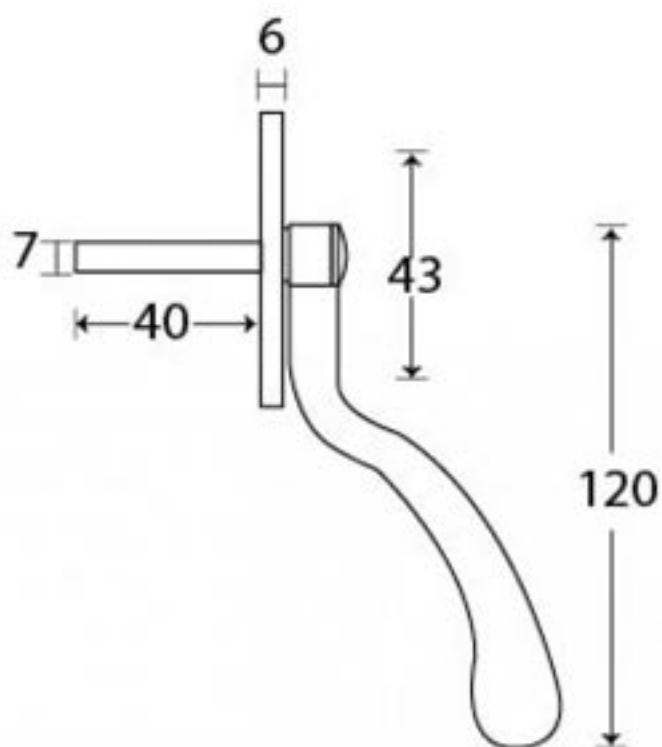

PRODUCT CODE 33716

HANDFORGED
TRADITIONAL
IRONMONGERY

Due to the hand crafted nature of our products all measurements are approximate and should be used as a guide only