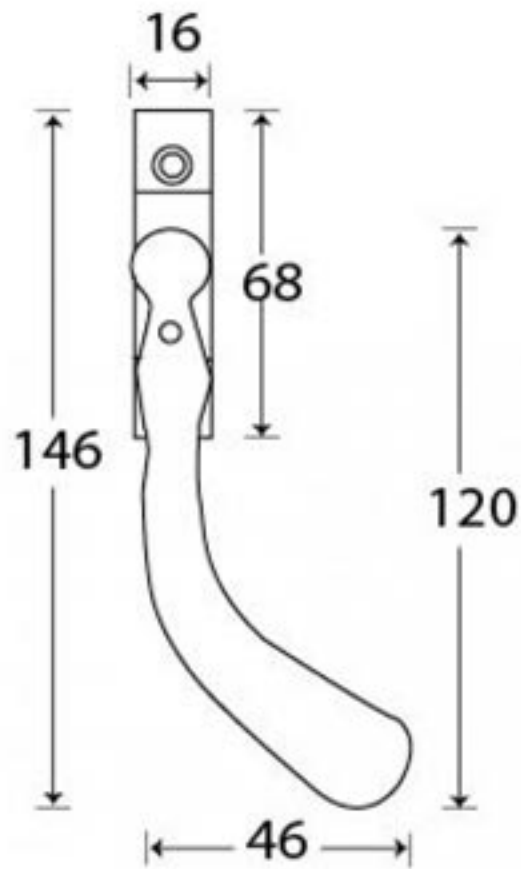

PRODUCT CODE 33715

HANDFORGED  
TRADITIONAL  
IRONMONGERY

Due to the hand crafted nature of our products all measurements are approximate and should be used as a guide only