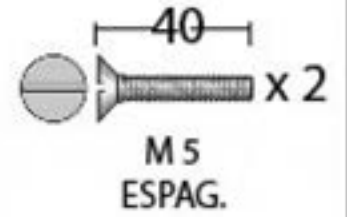

PRODUCT CODE 33715

HANDFORGED  
TRADITIONAL  
IRONMONGERY

Due to the hand crafted nature of our products all measurements are approximate and should be used as a guide only