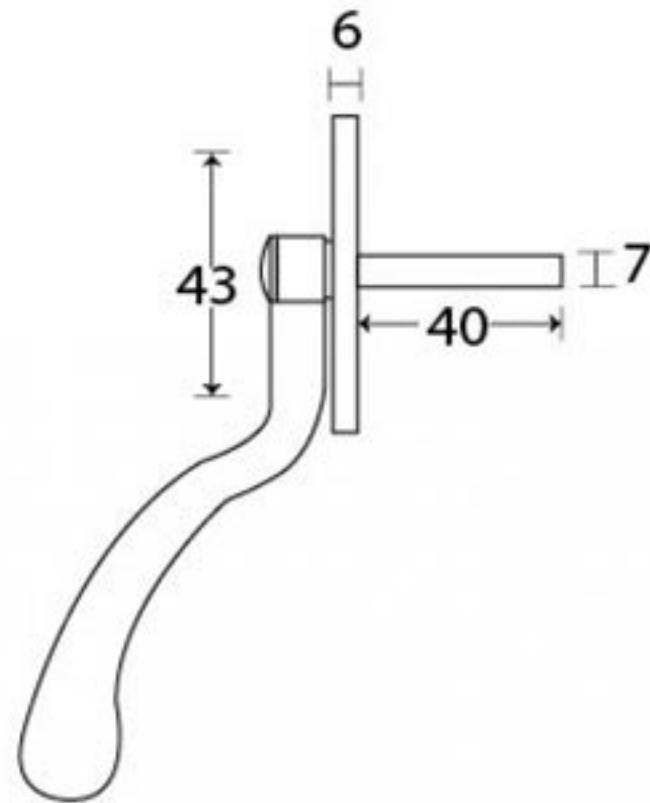

PRODUCT CODE 33715

HANDFORGED  
TRADITIONAL  
IRONMONGERY

Due to the hand crafted nature of our products all measurements are approximate and should be used as a guide only