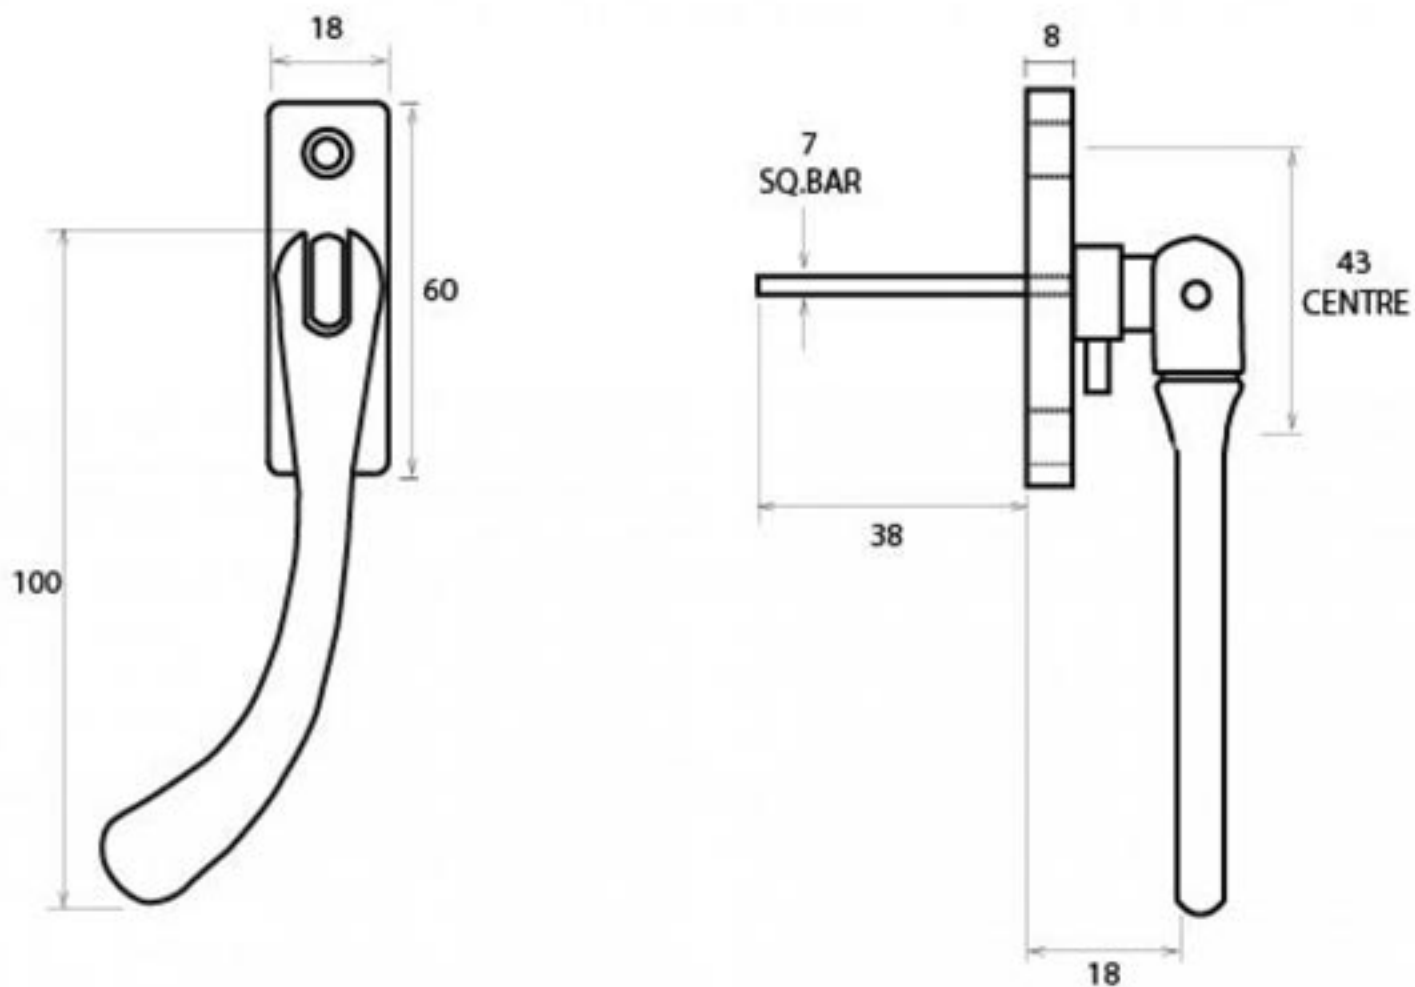

PRODUCT CODE 33331

M 5
ESPAG

HANDFORGED
TRADITIONAL
IRONMONGERY

Due to the hand crafted nature of our products all measurements are approximate and should be used as a guide only