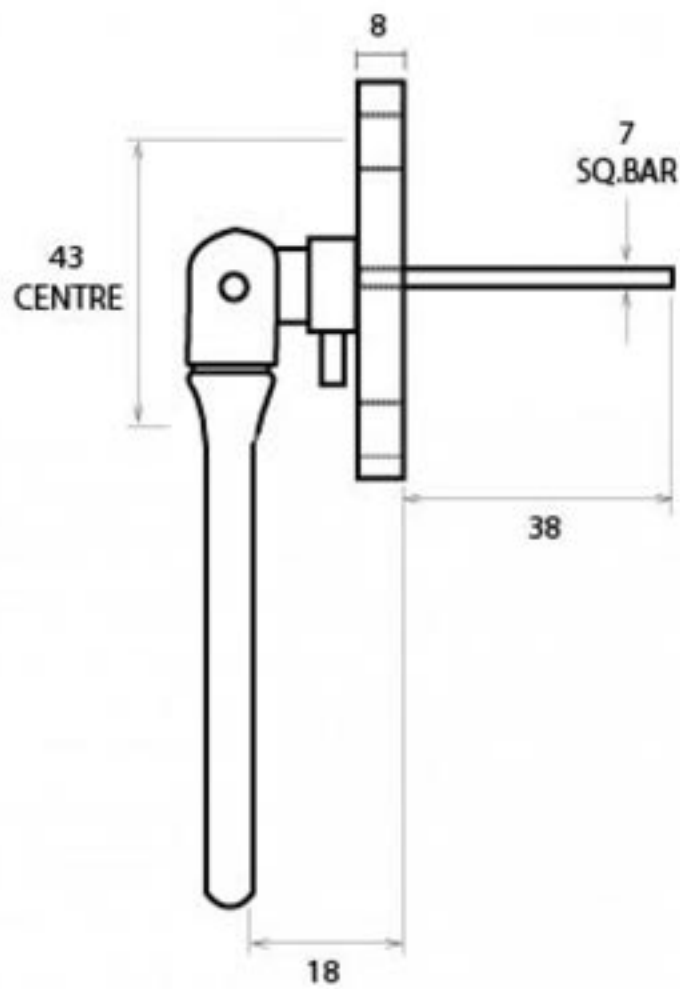

PRODUCT CODE 33332

M 5
ESPAG

HANDFORGED
TRADITIONAL
IRONMONGERY

Due to the hand crafted nature of our products all measurements are approximate and should be used as a guide only