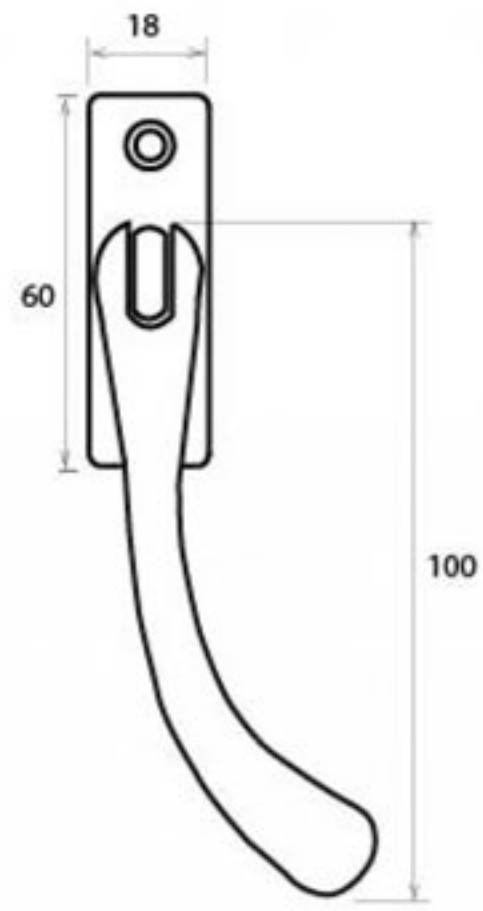

PRODUCT CODE 33332

M 5
ESPAG

HANDFORGED
TRADITIONAL
IRONMONGERY

Due to the hand crafted nature of our products all measurements are approximate and should be used as a guide only