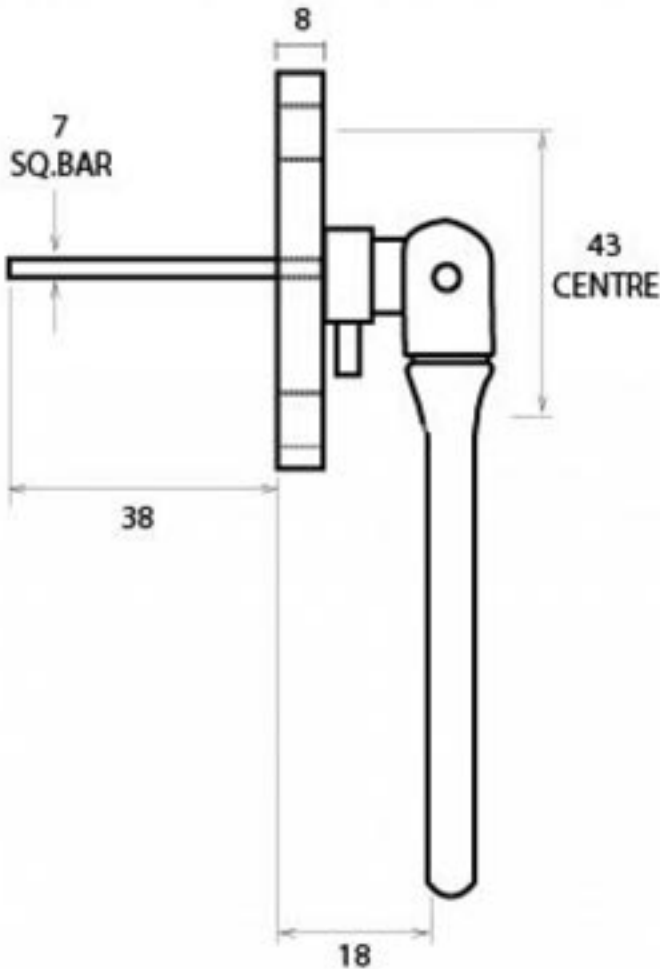

PRODUCT CODE 33333

M 5
ESPAG

HANDFORGED
TRADITIONAL
IRONMONGERY

Due to the hand crafted nature of our products all measurements are approximate and should be used as a guide only