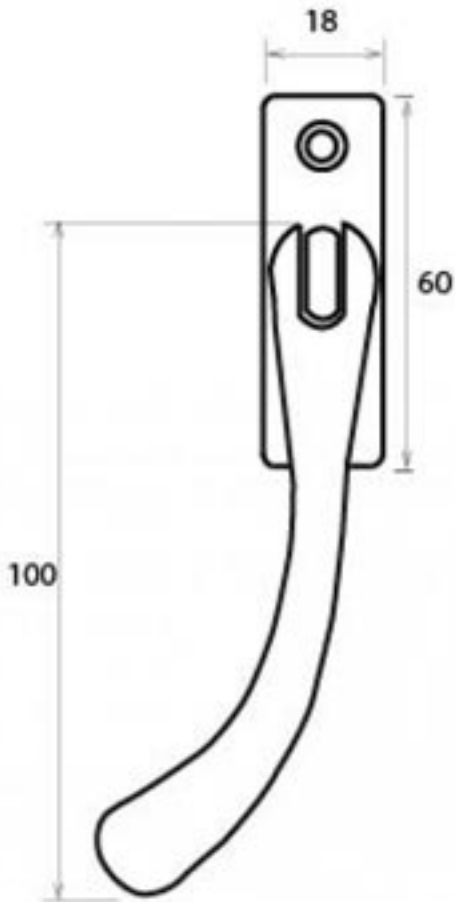

PRODUCT CODE 33333

M 5
ESPAG

HANDFORGED
TRADITIONAL
IRONMONGERY

Due to the hand crafted nature of our products all measurements are approximate and should be used as a guide only