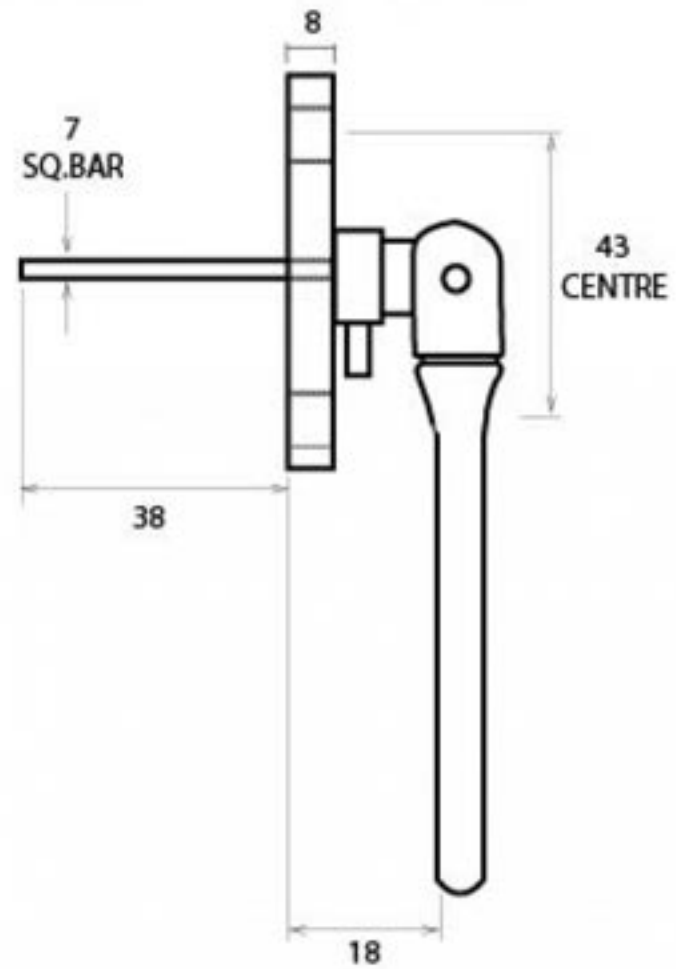

PRODUCT CODE 33335

M 5
ESPAG

HANDFORGED
TRADITIONAL
IRONMONGERY

Due to the hand crafted nature of our products all measurements are approximate and should be used as a guide only