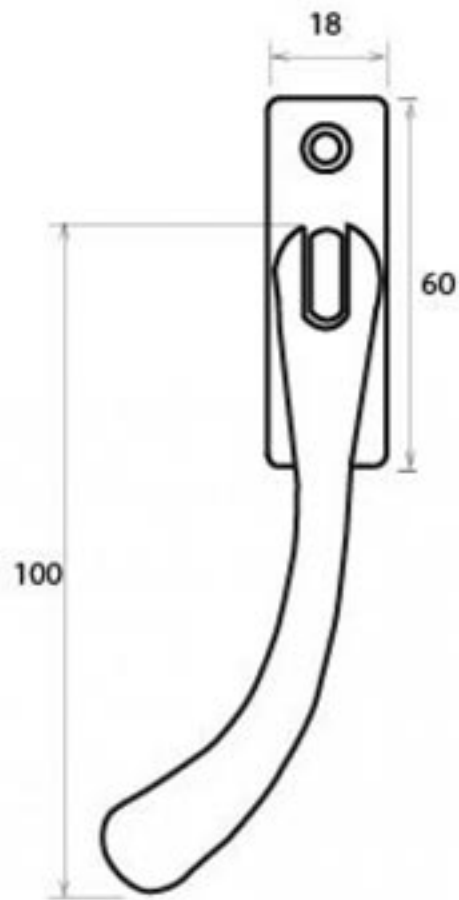

PRODUCT CODE 33335

M 5
ESPAG

HANDFORGED
TRADITIONAL
IRONMONGERY

Due to the hand crafted nature of our products all measurements are approximate and should be used as a guide only