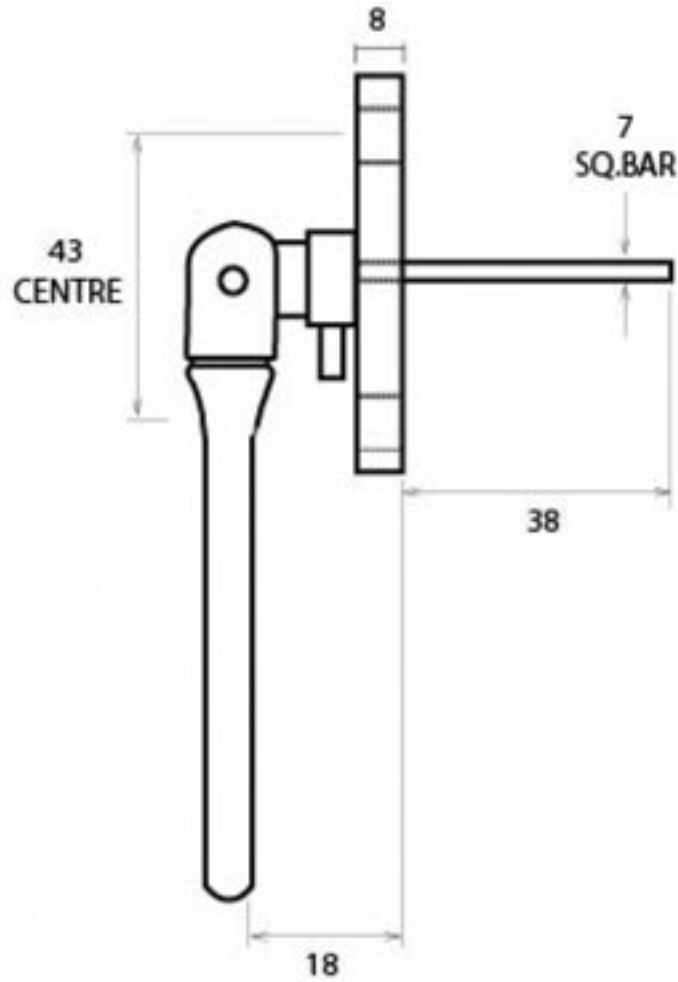

PRODUCT CODE 33336

M5
ESPAG

HANDFORGED
TRADITIONAL
IRONMONGERY

Due to the hand crafted nature of our products all measurements are approximate and should be used as a guide only