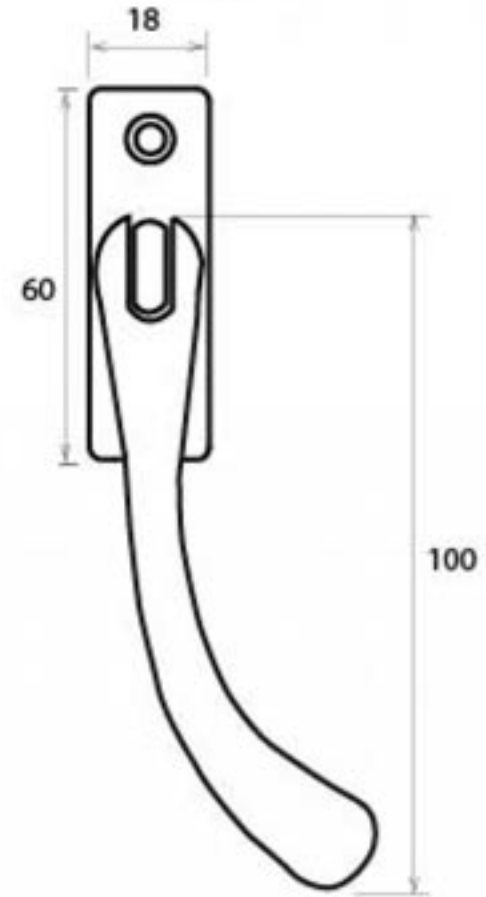

PRODUCT CODE 33336

M5
ESPAG

HANDFORGED
TRADITIONAL
IRONMONGERY

Due to the hand crafted nature of our products all measurements are approximate and should be used as a guide only