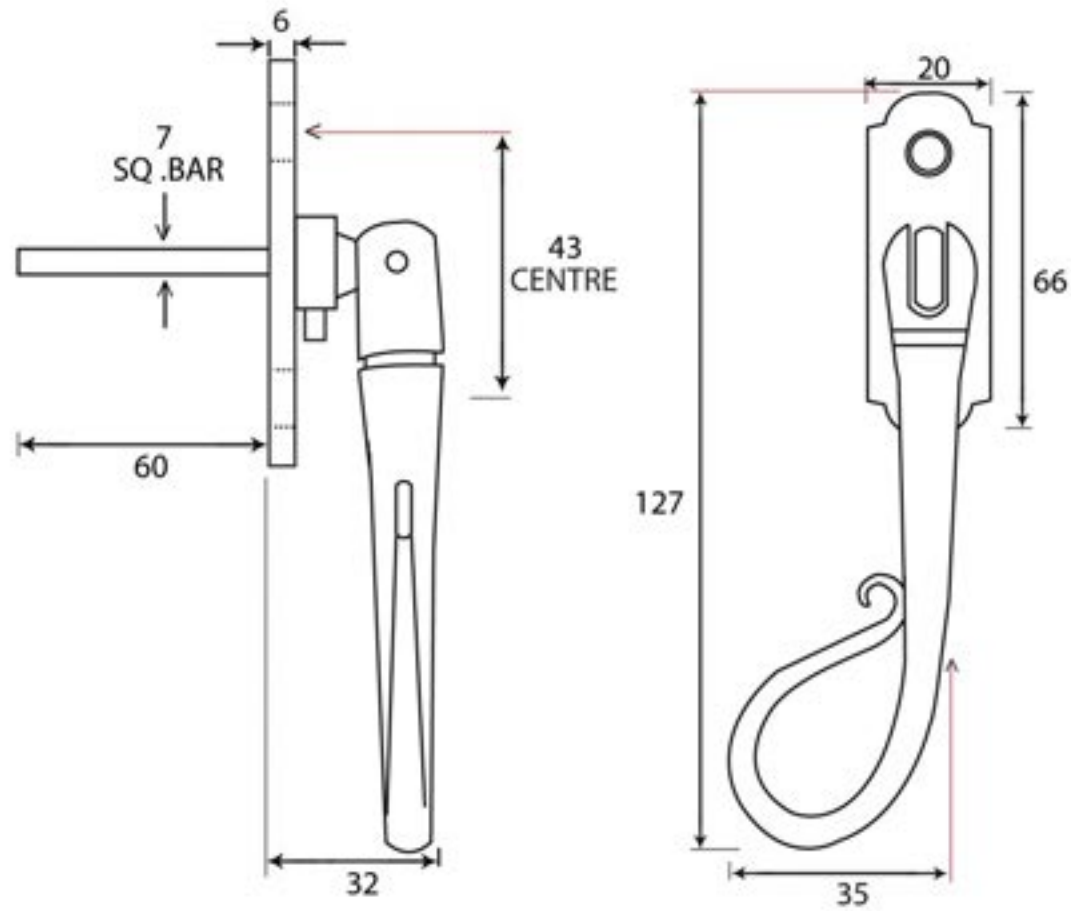

PRODUCT CODE 33958

HANDFORGED  
TRADITIONAL  
IRONMONGERY

Due to the hand crafted nature of our products all measurements are approximate and should be used as a guide only