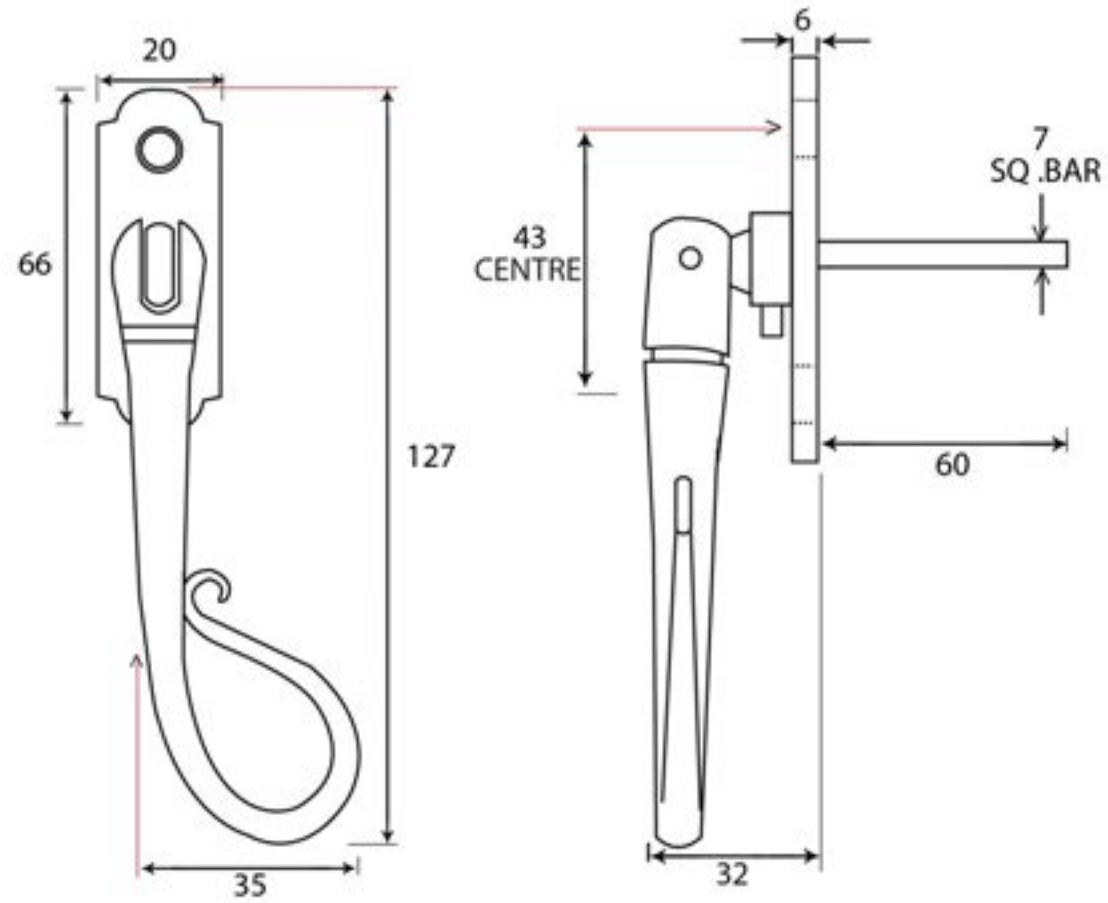

PRODUCT CODE 33957

HANDFORGED  
TRADITIONAL  
IRONMONGERY

Due to the hand crafted nature of our products all measurements are approximate and should be used as a guide only