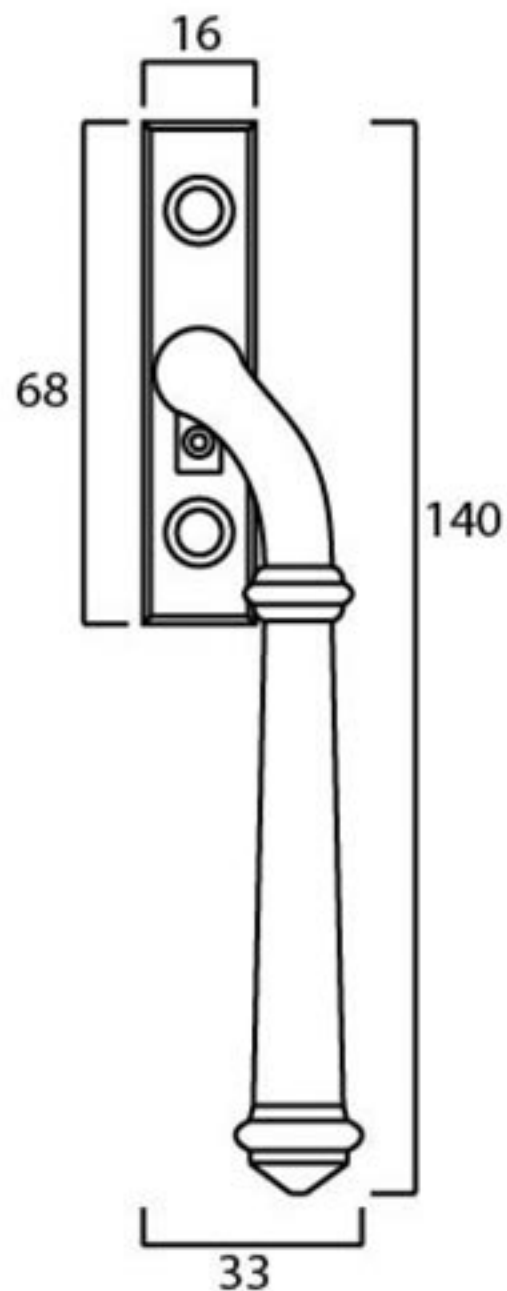

PRODUCT CODE 45135

 x 2
M5 x 40 Machine Screws

HANDFORGED
TRADITION L
IRONMONGERY

Due to the hand crafted nature of our products all measurements are approximate and should be used as a guide only

45129

Mottled Pewter Regency Espag. Lock Set
Measured in Millimeters