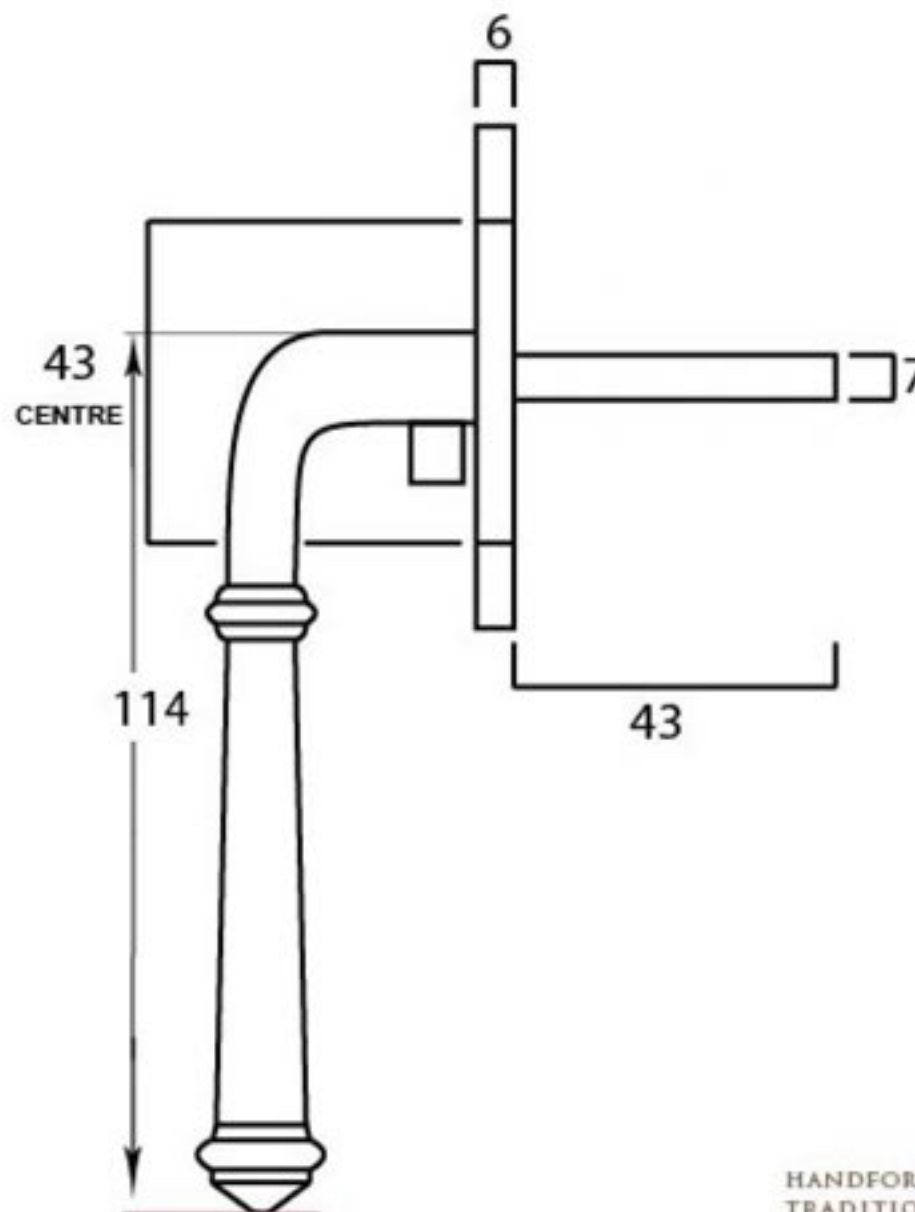

PRODUCT CODE 45135

 x 2
M5 x 40 Machine Screws

HANDFORGED
TRADITION L
IRONMONGERY

Due to the hand crafted nature of our products all measurements are approximate and should be used as a guide only

45129

Mottled Pewter Regency Espag. Lock Set
Measured in Millimeters