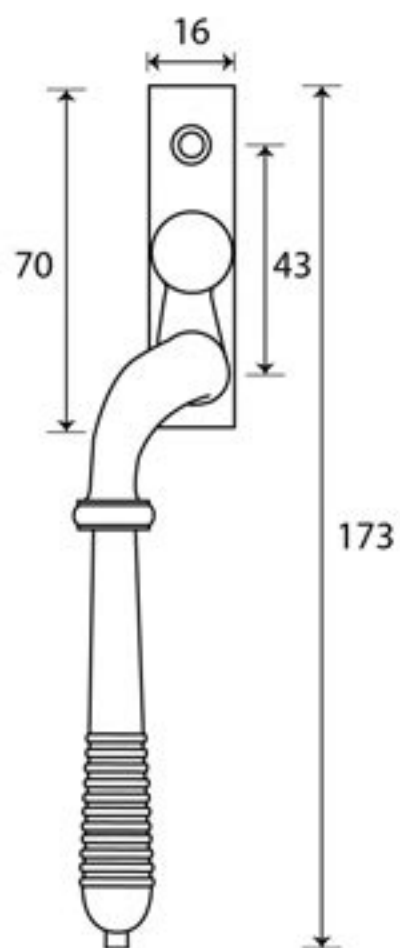

PRODUCT CODE 83914

M 5  
ESPAG

HANDFORGED  
TRADITIONAL  
IRONMONGERY

Due to the hand crafted nature of our products all measurements are approximate and should be used as a guide only