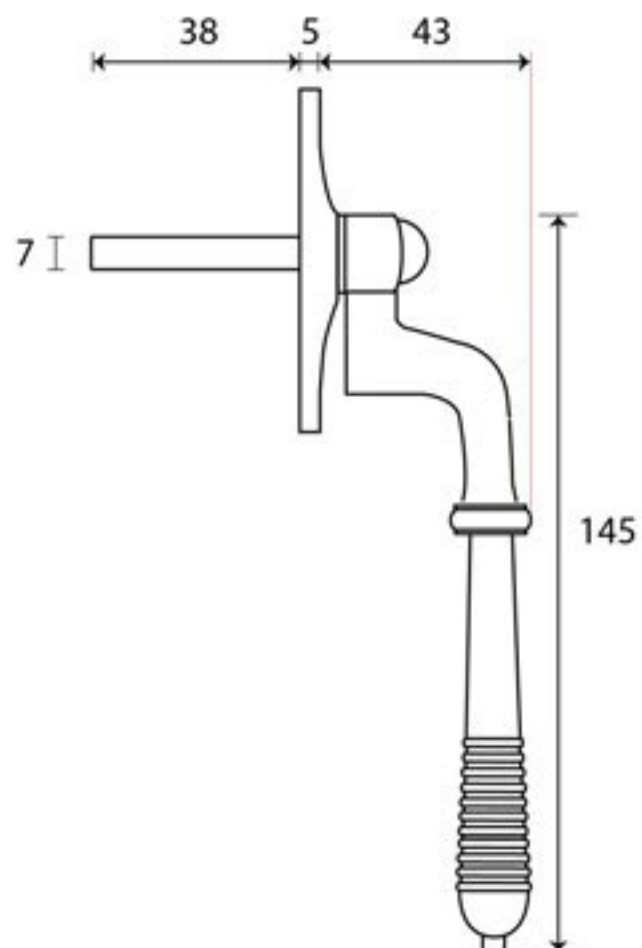

PRODUCT CODE 83914

M 5  
ESPAG

HANDFORGED  
TRADITIONAL  
IRONMONGERY

Due to the hand crafted nature of our products all measurements are approximate and should be used as a guide only