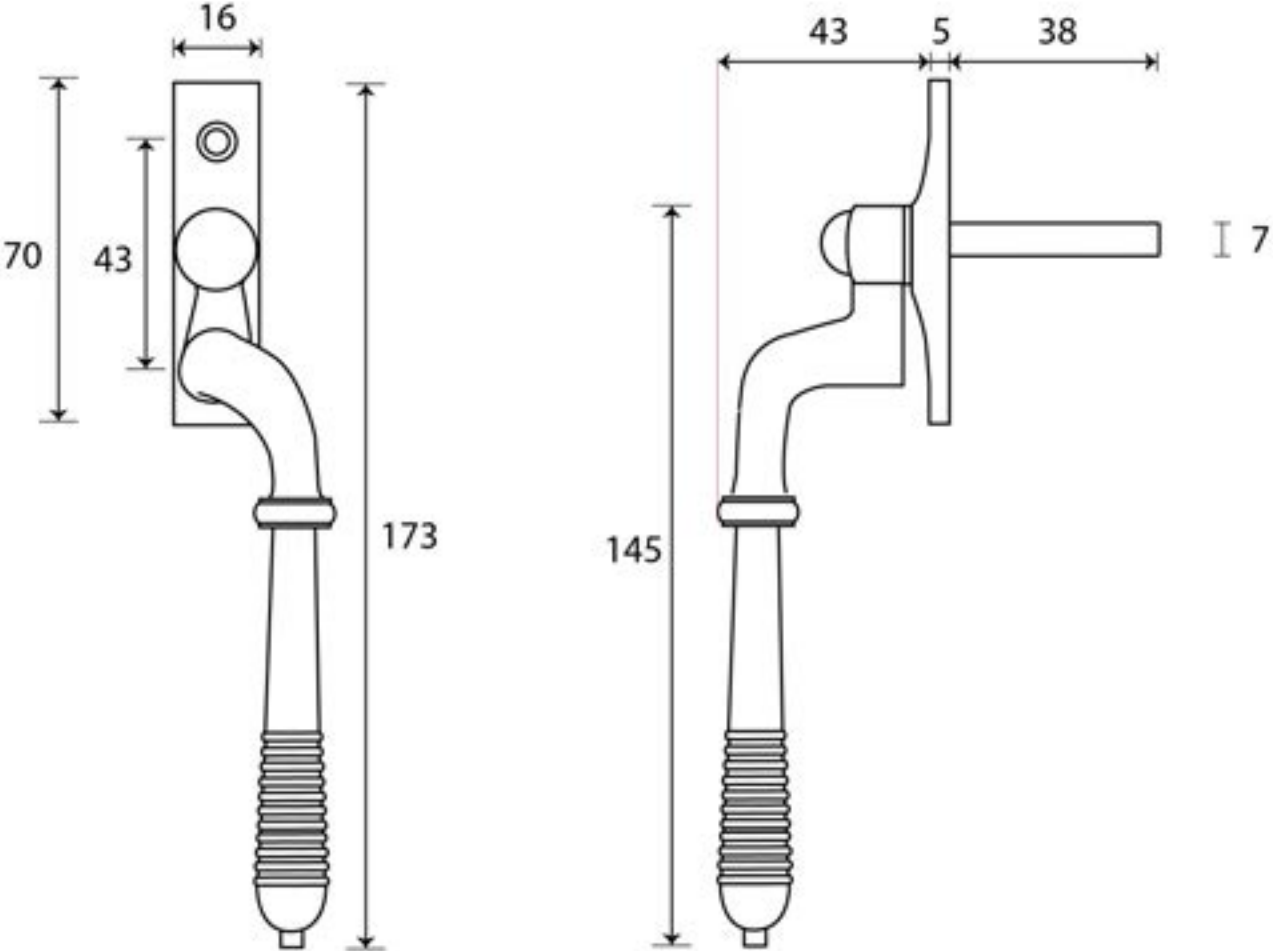

PRODUCT CODE 83916

M 5
ESPAG.

HANDFORGED
TRADITIONAL
IRONMONGERY

Due to the hand crafted nature of our products all measurements are approximate and should be used as a guide only