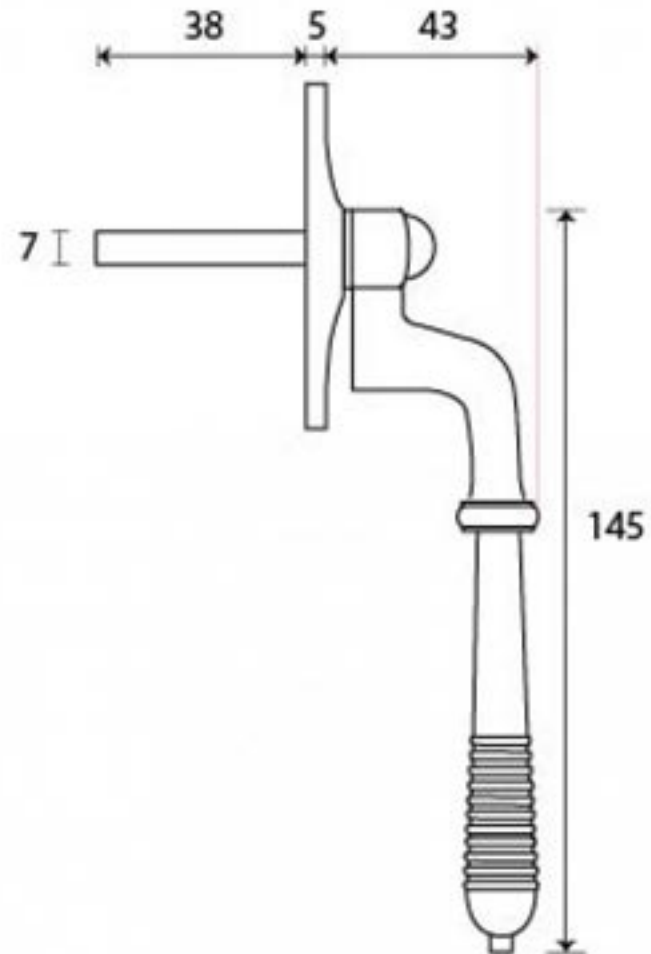

PRODUCT CODE 90332

M5
ESPAG

HANDFORGED
TRADITIONAL
IRONMONGERY

Due to the hand crafted nature of our products all measurements are approximate and should be used as a guide only