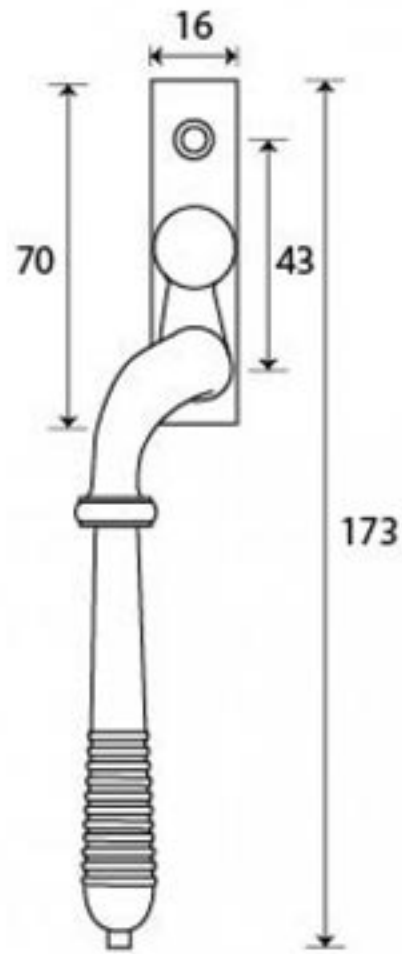

PRODUCT CODE 90332

M5
ESPAG

HANDFORGED
TRADITIONAL
IRONMONGERY

Due to the hand crafted nature of our products all measurements are approximate and should be used as a guide only