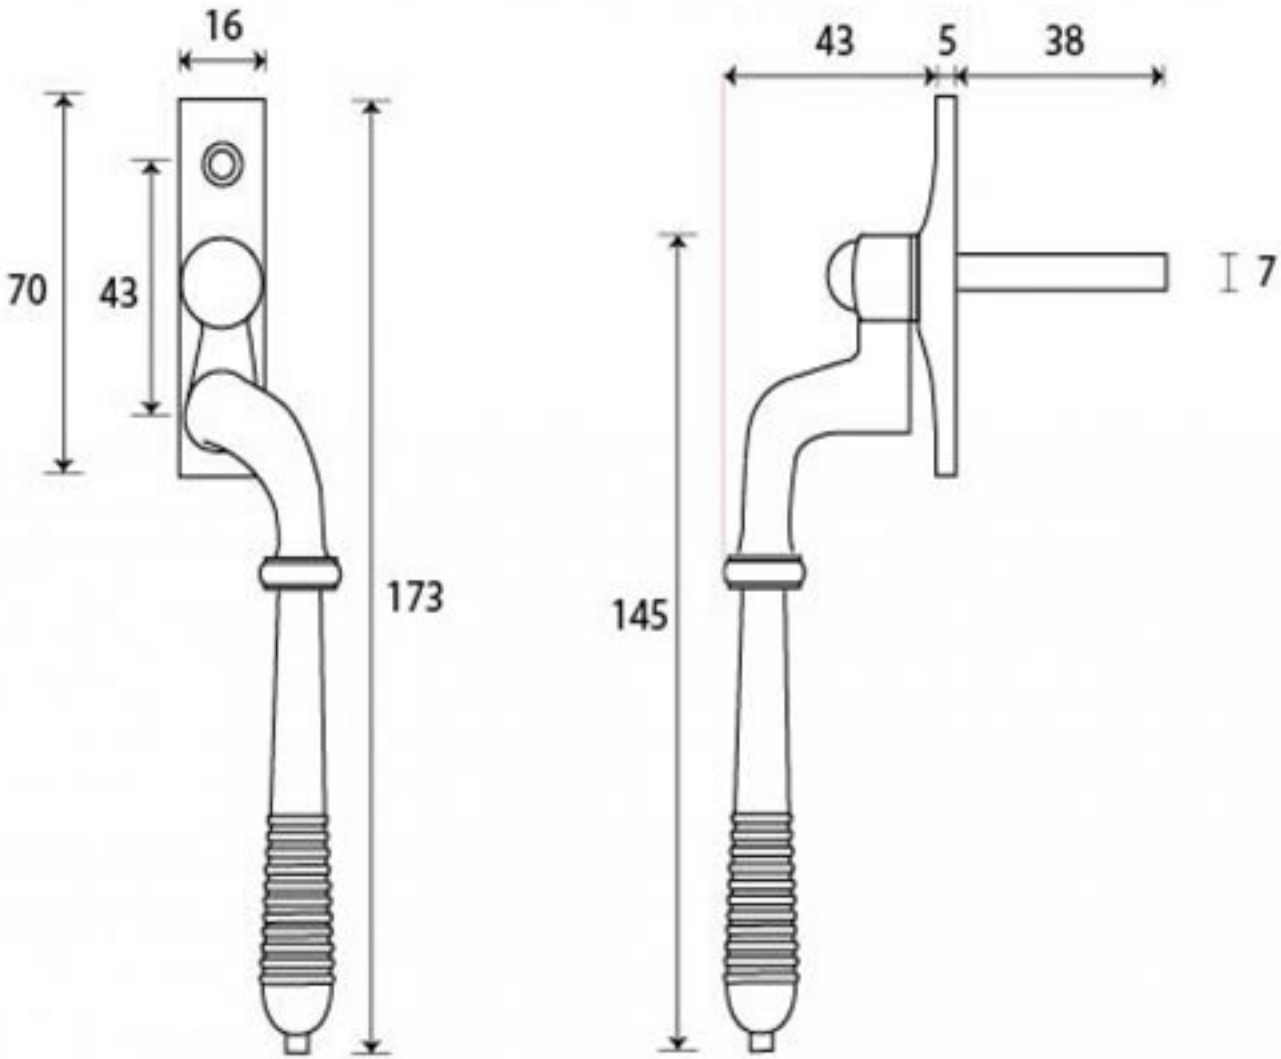

PRODUCT CODE 90331

M 5  
ESPAG.

HANDFORGED  
TRADITIONAL  
IRONMONGERY

Due to the hand crafted nature of our products all measurements are approximate and should be used as a guide only