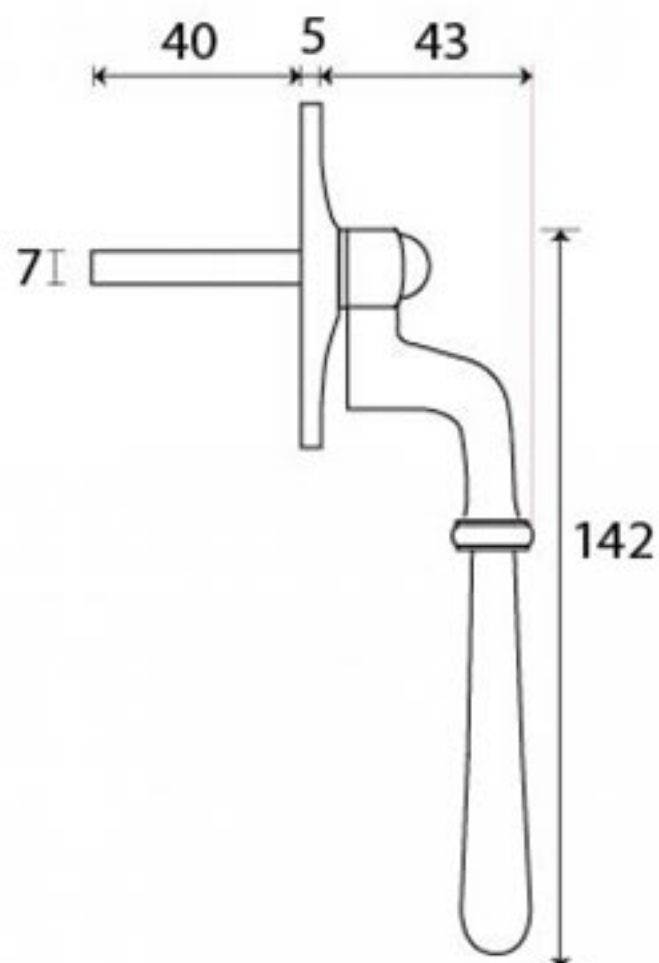

PRODUCT CODE 91444

M5
ESPAG

HANDFORGED
TRADITIONAL
IRONMONGERY

Due to the hand crafted nature of our products all measurements are approximate and should be used as a guide only