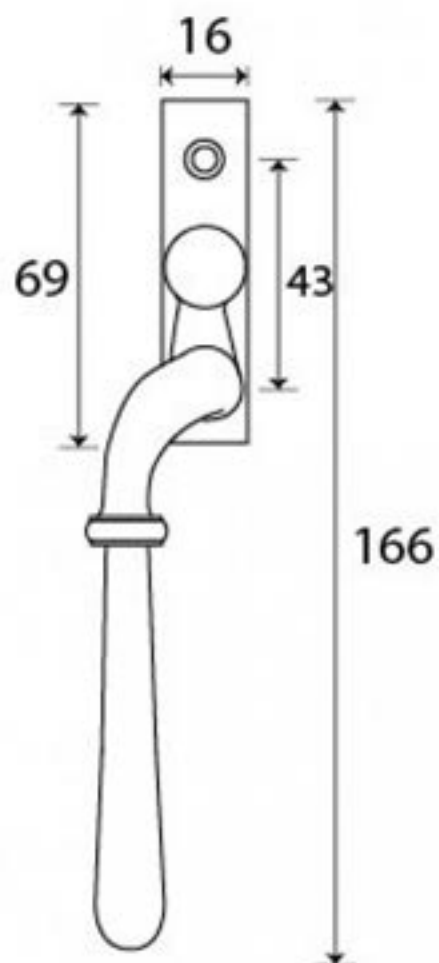

PRODUCT CODE 91444

M5
ESPAG

HANDFORGED
TRADITIONAL
IRONMONGERY

Due to the hand crafted nature of our products all measurements are approximate and should be used as a guide only