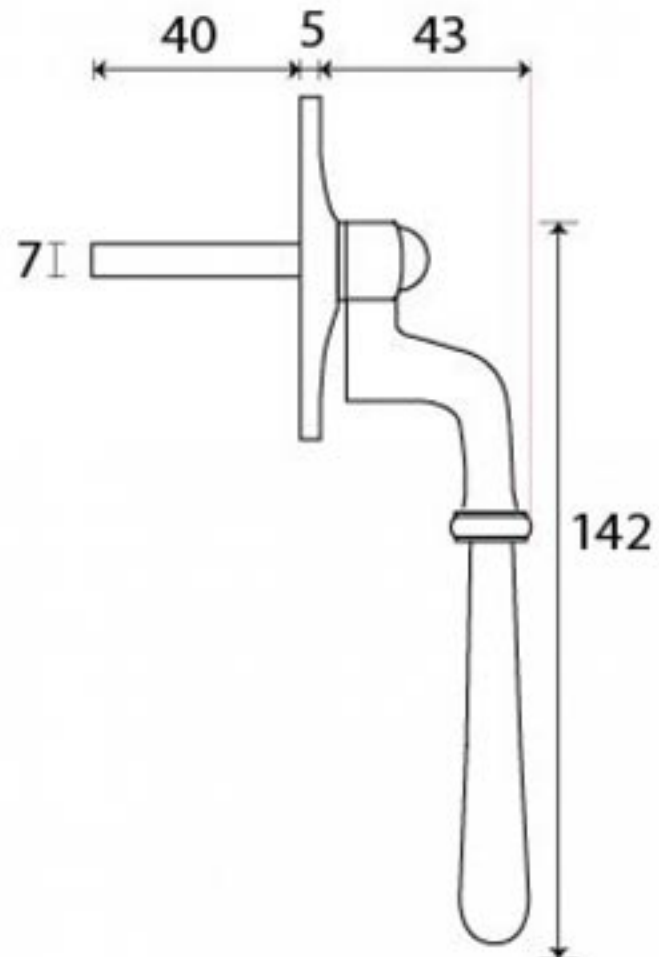

PRODUCT CODE 91465

M5  
ESPAG

HANDFORGED  
TRADITIONAL  
IRONMONGERY

Due to the hand crafted nature of our products all measurements are approximate and should be used as a guide only