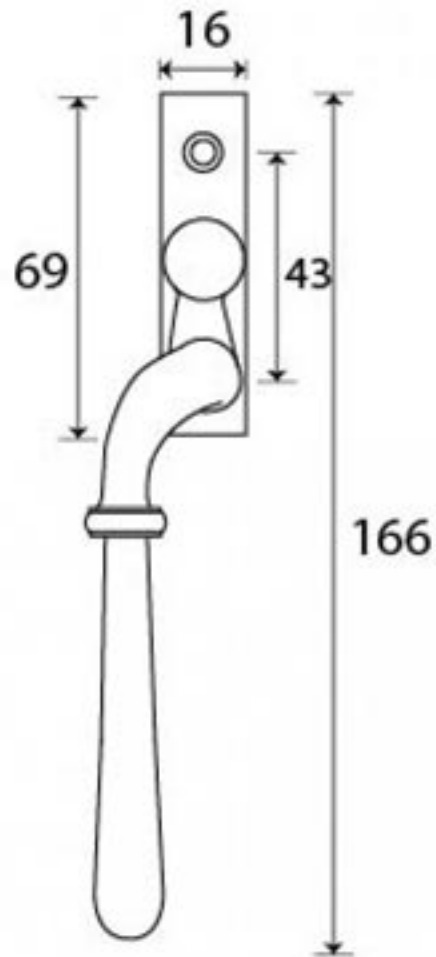

PRODUCT CODE 91465

M5  
ESPAG

HANDFORGED  
TRADITIONAL  
IRONMONGERY

Due to the hand crafted nature of our products all measurements are approximate and should be used as a guide only