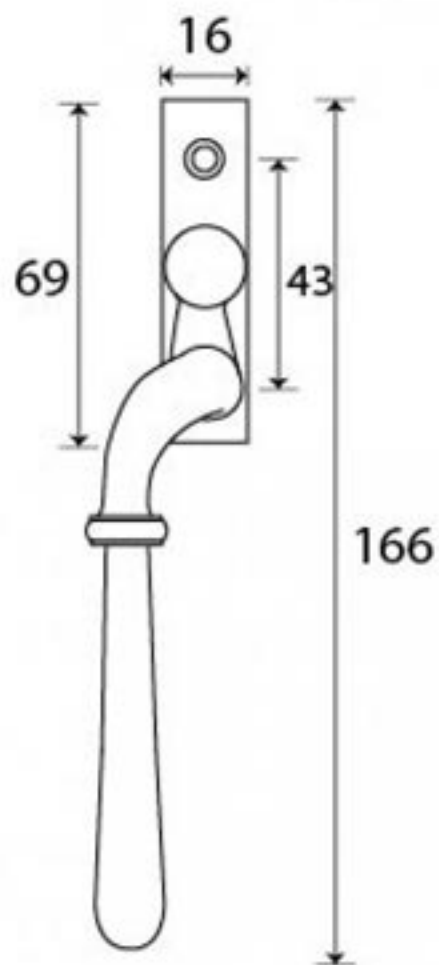

PRODUCT CODE 91458

M 5
ESPAG

HANDFORGED
TRADITIONAL
IRONMONGERY

Due to the hand crafted nature of our products all measurements are approximate and should be used as a guide only