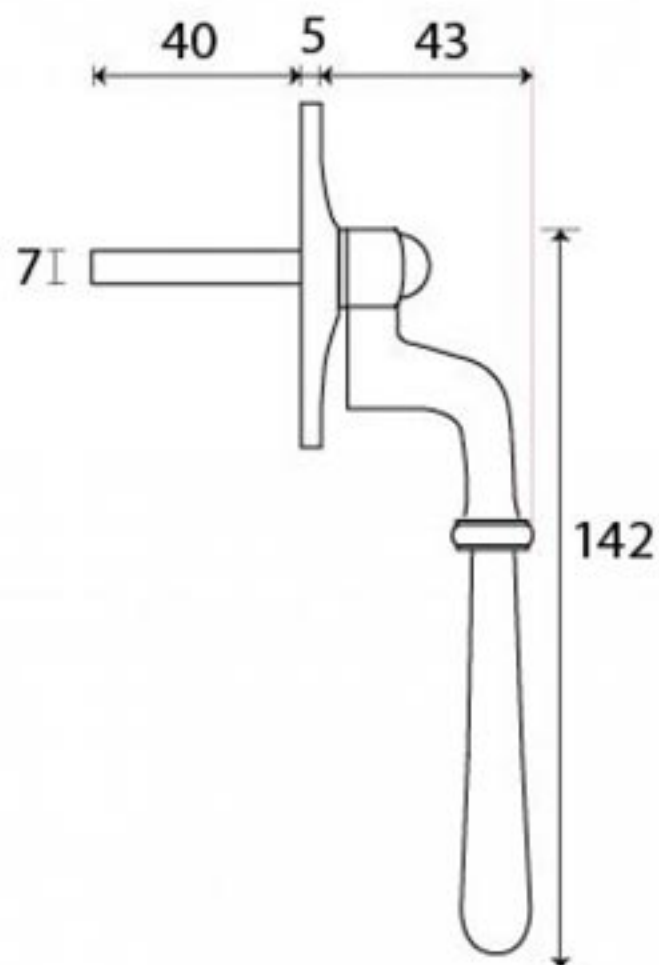

PRODUCT CODE 91458

M 5
ESPAG

HANDFORGED
TRADITIONAL
IRONMONGERY

Due to the hand crafted nature of our products all measurements are approximate and should be used as a guide only