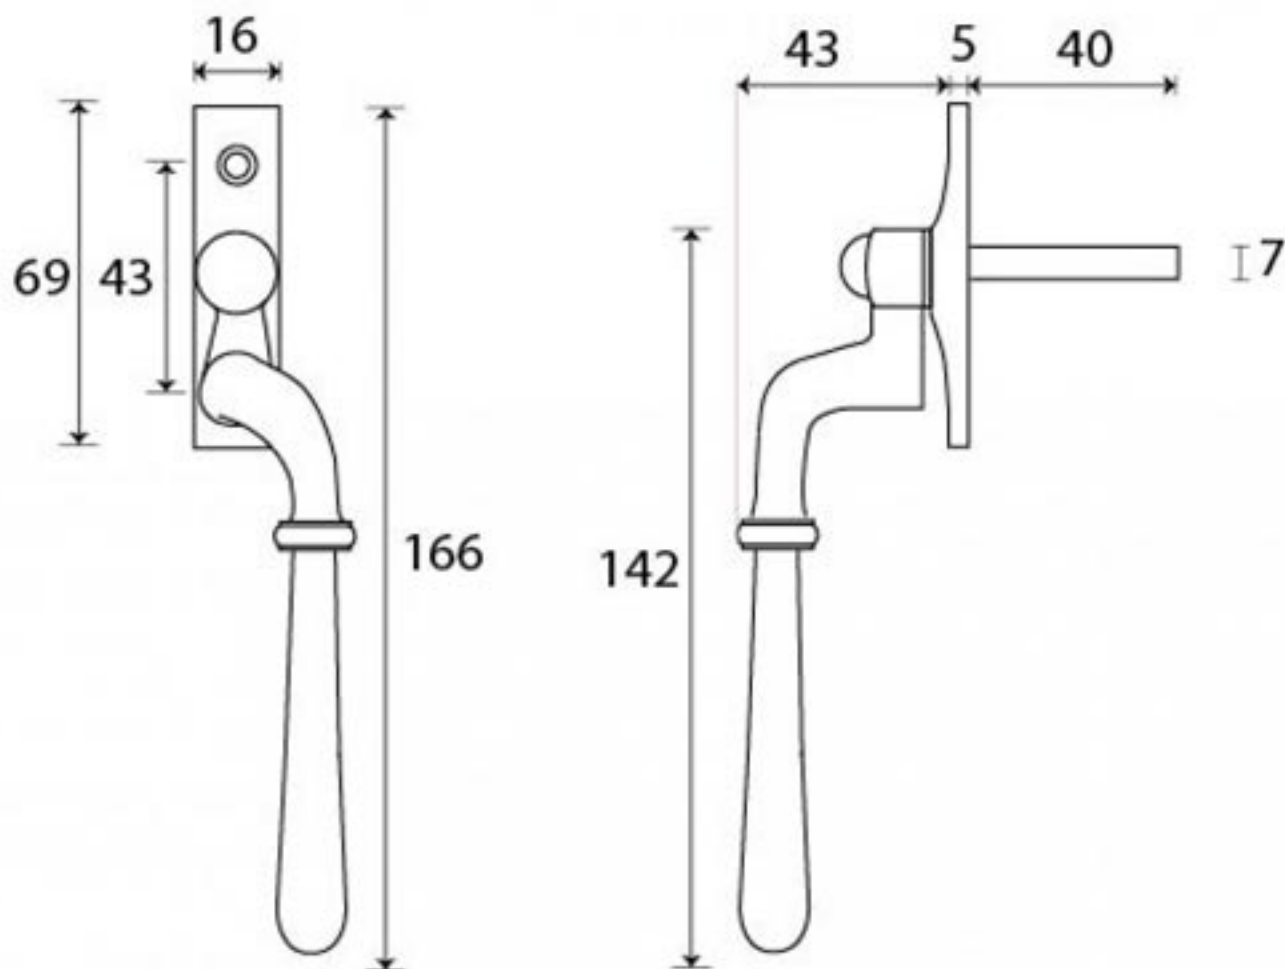

PRODUCT CODE 91457

M 5  
ESPAG.

HANDFORGED  
TRADITIONAL  
IRONMONGERY

Due to the hand crafted nature of our products all measurements are approximate and should be used as a guide only