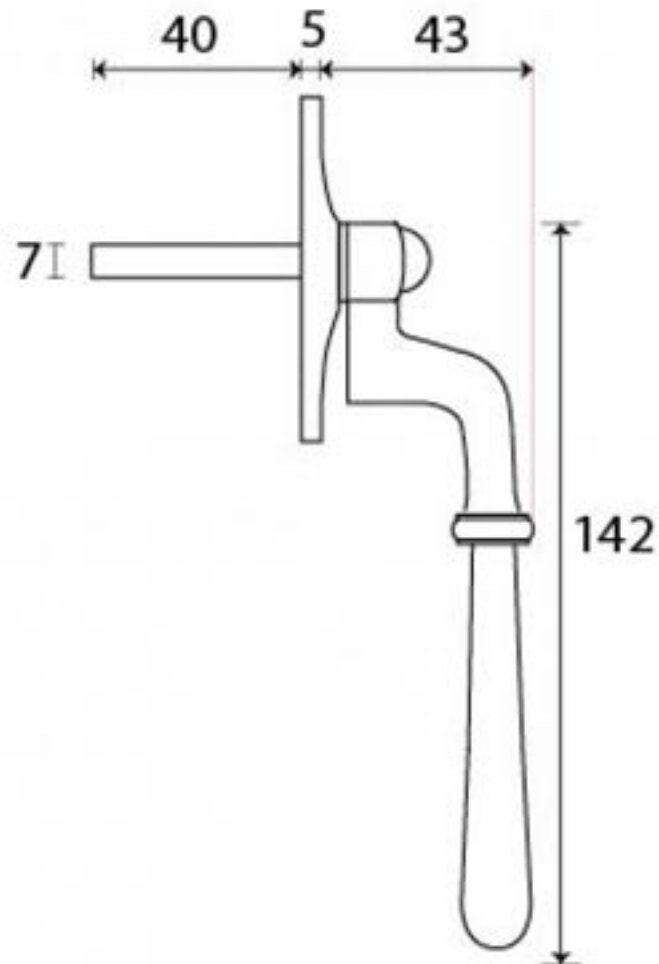

PRODUCT CODE 91451

M5
ESPAG

HANDFORGED
TRADITIONAL
IRONMONGERY

Due to the hand crafted nature of our products all measurements are approximate and should be used as a guide only