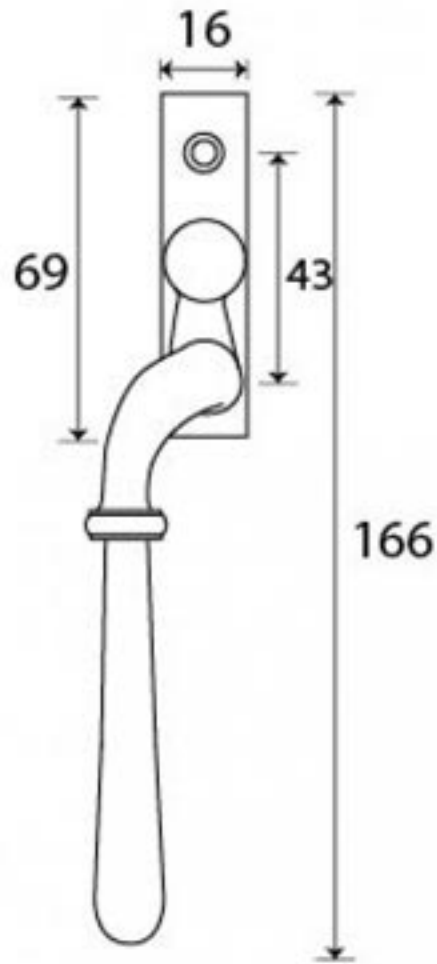

PRODUCT CODE 91451

M5
ESPAG

HANDFORGED
TRADITIONAL
IRONMONGERY

Due to the hand crafted nature of our products all measurements are approximate and should be used as a guide only