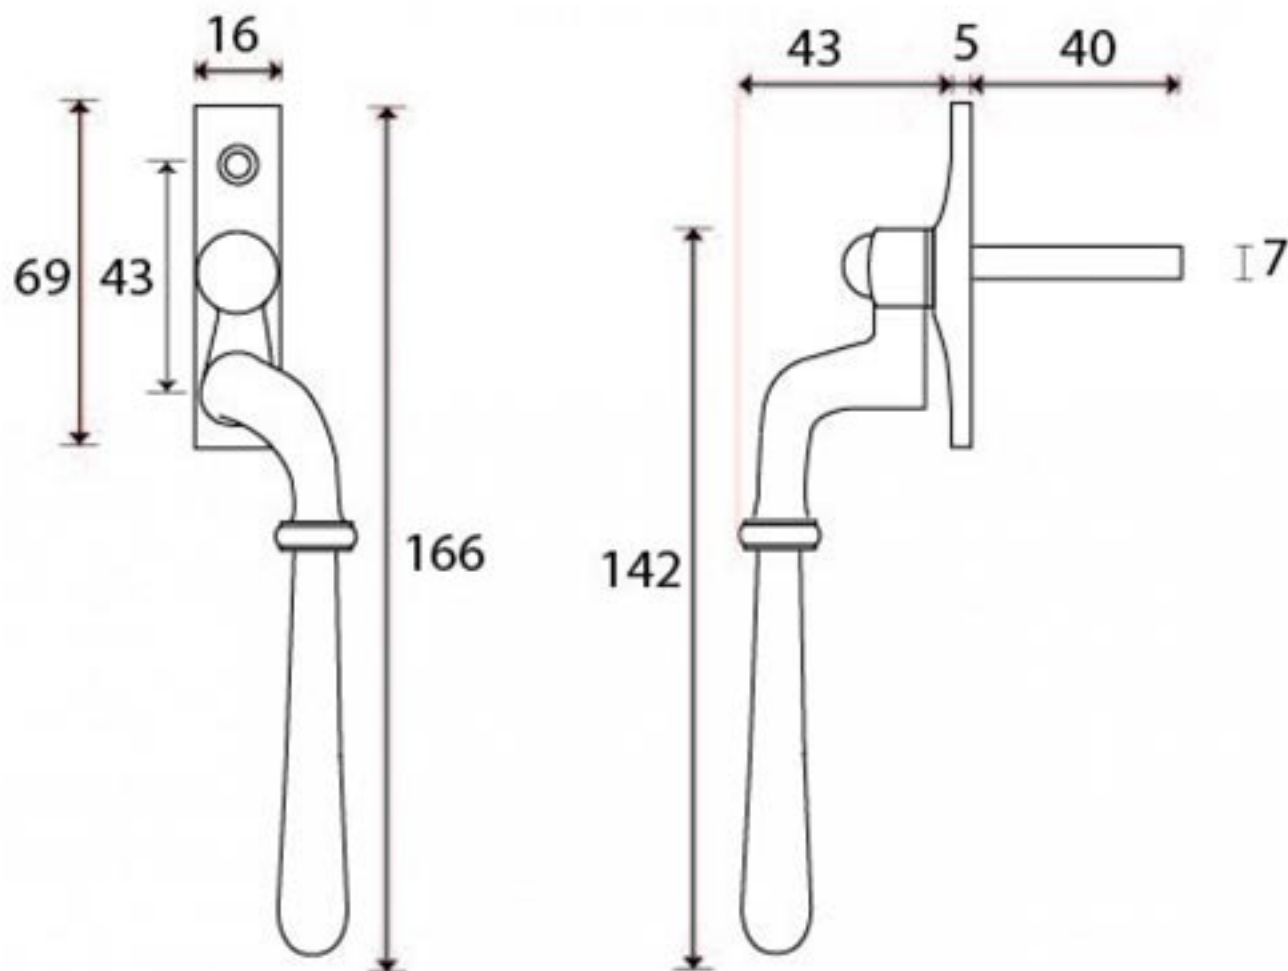

PRODUCT CODE 91450

M 5
ESPAG.

HANDFORGED
TRADITIONAL
IRONMONGERY

Due to the hand crafted nature of our products all measurements are approximate and should be used as a guide only