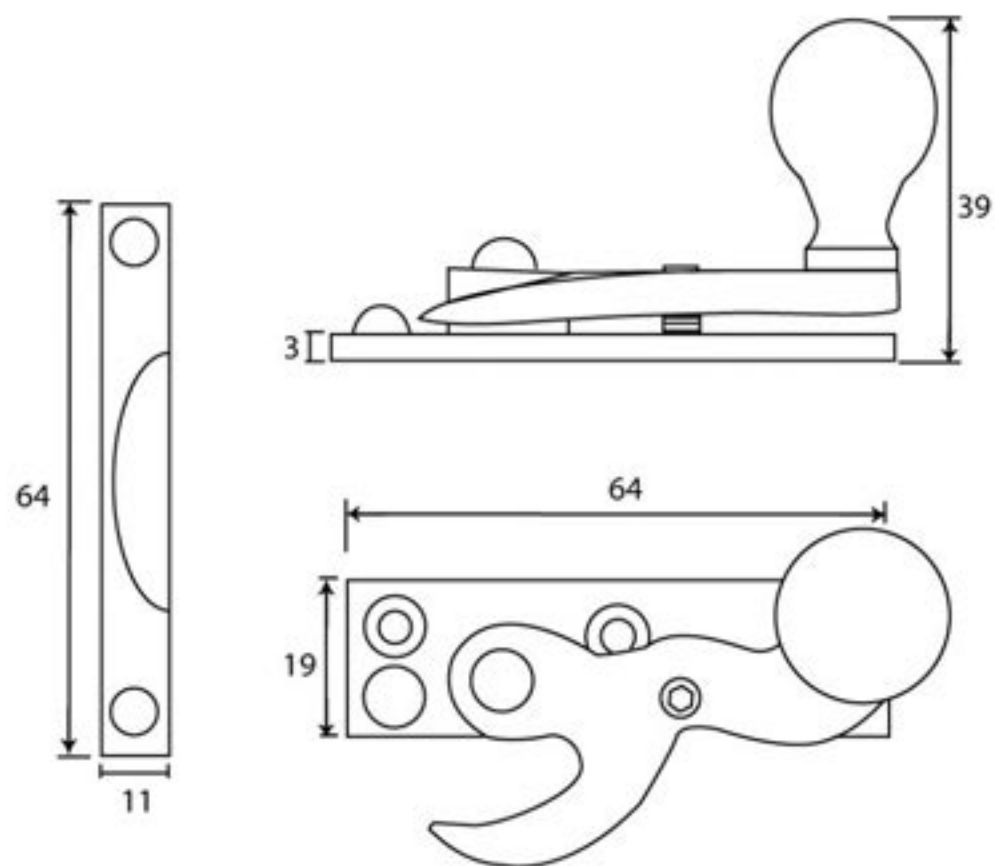

PRODUCT CODE 83643

HANDFORGED
TRADITIONAL
IRONMONGERY

Due to the hand crafted nature of our products all measurements are approximate and should be used as a guide only