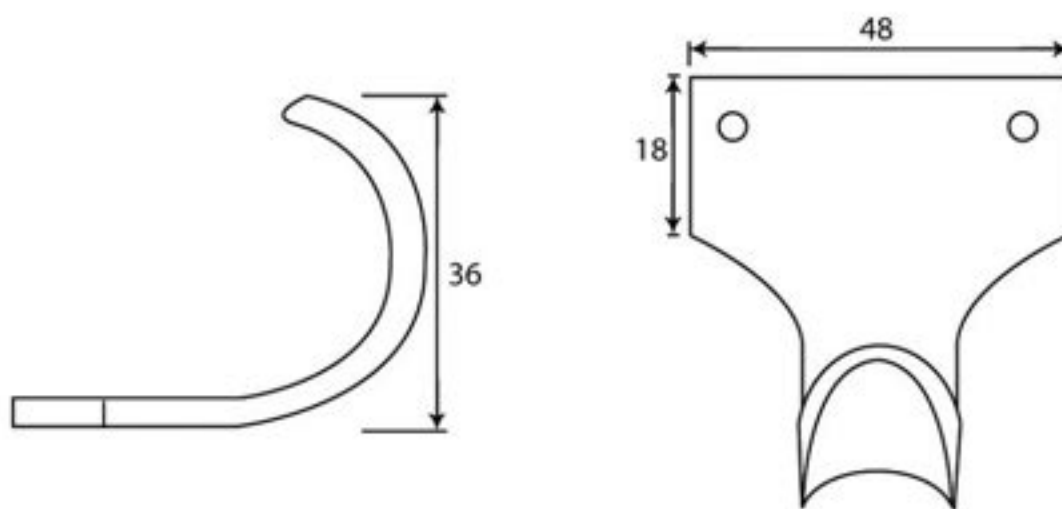

PRODUCT CODE 83638

HANDFORGED
TRADITIONAL
IRONMONGERY

Due to the hand crafted nature of our products all measurements are approximate and should be used as a guide only