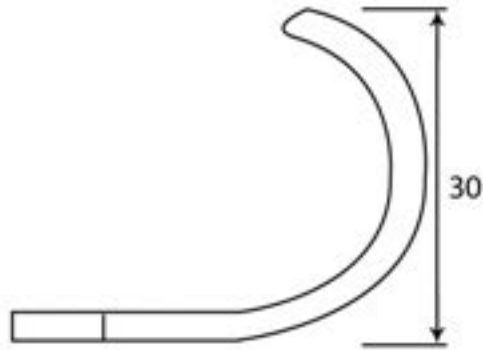

PRODUCT CODE 83890

3/4" (19mm)  
x2  
↑  
gauge 8 (4mm)

HANDFORGED  
TRADITIONAL  
IRONMONGERY

Due to the hand crafted nature of our products all measurements are approximate and should be used as a guide only