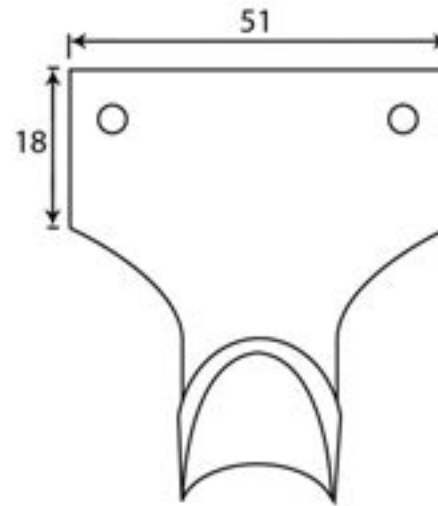

PRODUCT CODE 83890

3/4" (19mm)  
x2  
↑  
gauge 8 (4mm)

HANDFORGED  
TRADITIONAL  
IRONMONGERY

Due to the hand crafted nature of our products all measurements are approximate and should be used as a guide only