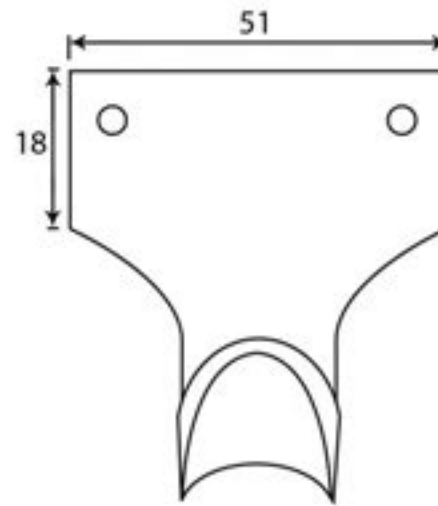

PRODUCT CODE 83893

3/4" (19mm)  
x2  
↑  
gauge 8 (4mm)

HANDFORGED  
TRADITIONAL  
IRONMONGERY

Due to the hand crafted nature of our products all measurements are approximate and should be used as a guide only