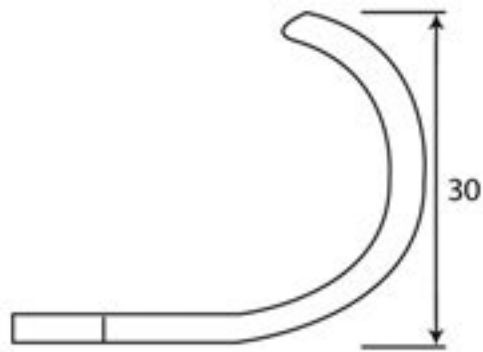

PRODUCT CODE 83893

3/4" (19mm)  
x2  
↑  
gauge 8 (4mm)

HANDFORGED  
TRADITIONAL  
IRONMONGERY

Due to the hand crafted nature of our products all measurements are approximate and should be used as a guide only