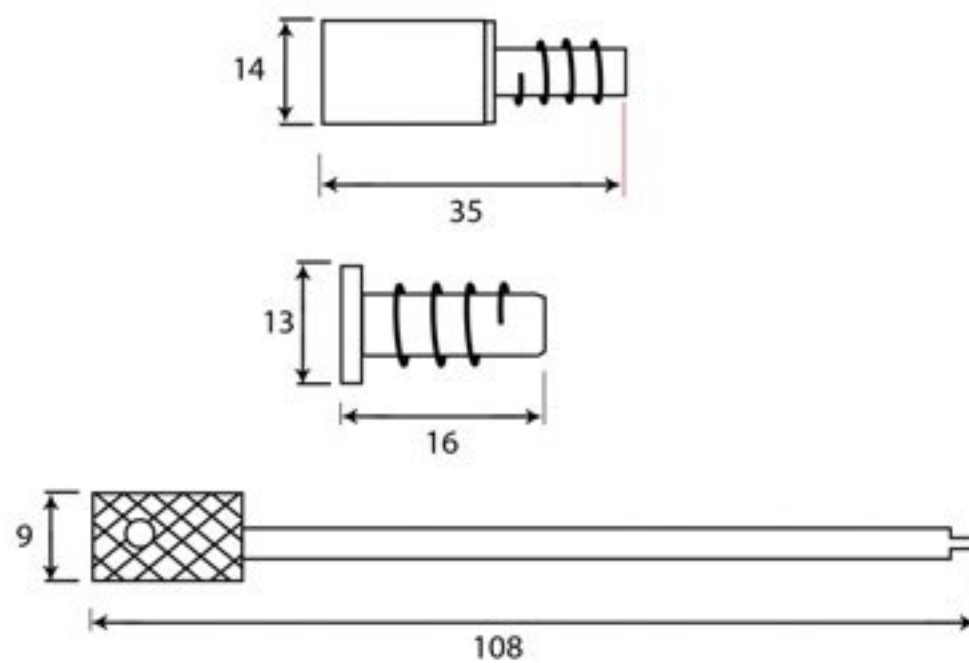

PRODUCT CODE 83941

HANDFORGED
TRADITIONAL
IRONMONGERY

Due to the hand crafted nature of our products all measurements are approximate and should be used as a guide only