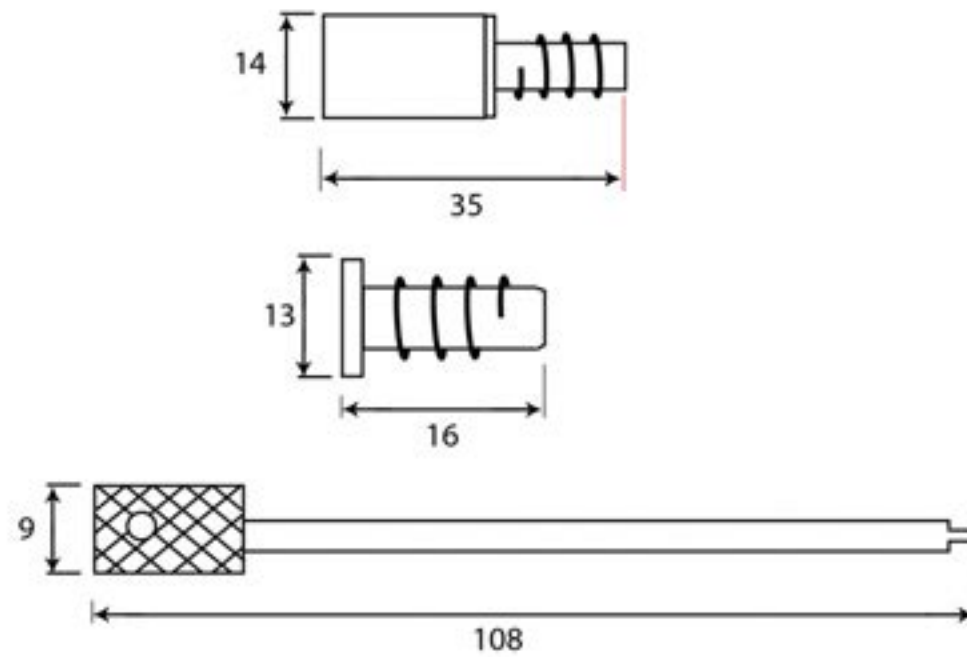

PRODUCT CODE 83942

HANDFORGED  
TRADITIONAL  
IRONMONGERY

Due to the hand crafted nature of our products all measurements are approximate and should be used as a guide only