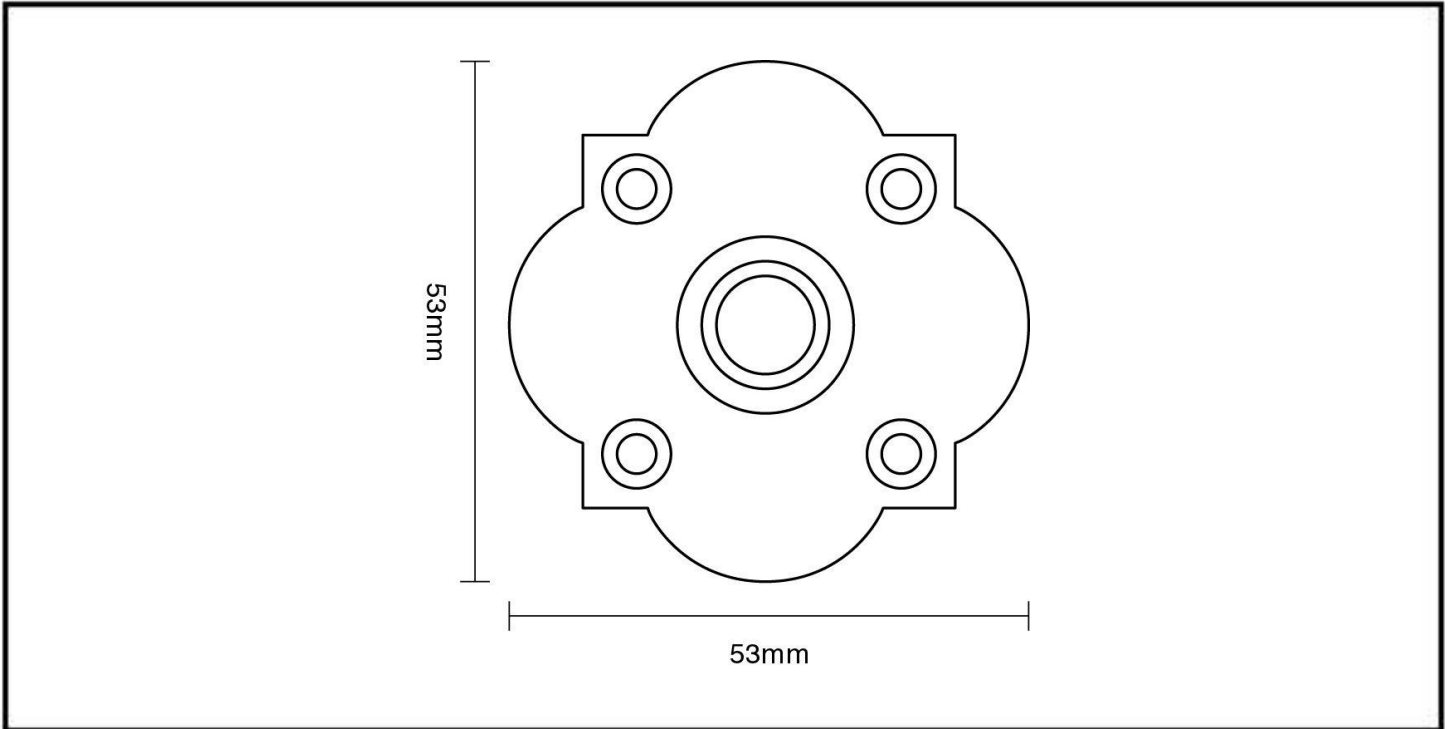

CROFT

Long Lasting Tradition

SPECIFICATION SHEET - PRODUCT CODE **1915**

PRODUCT

Quatrefoil Bell Push 1915

Finishes:

Please note that illustration sizes are approximations