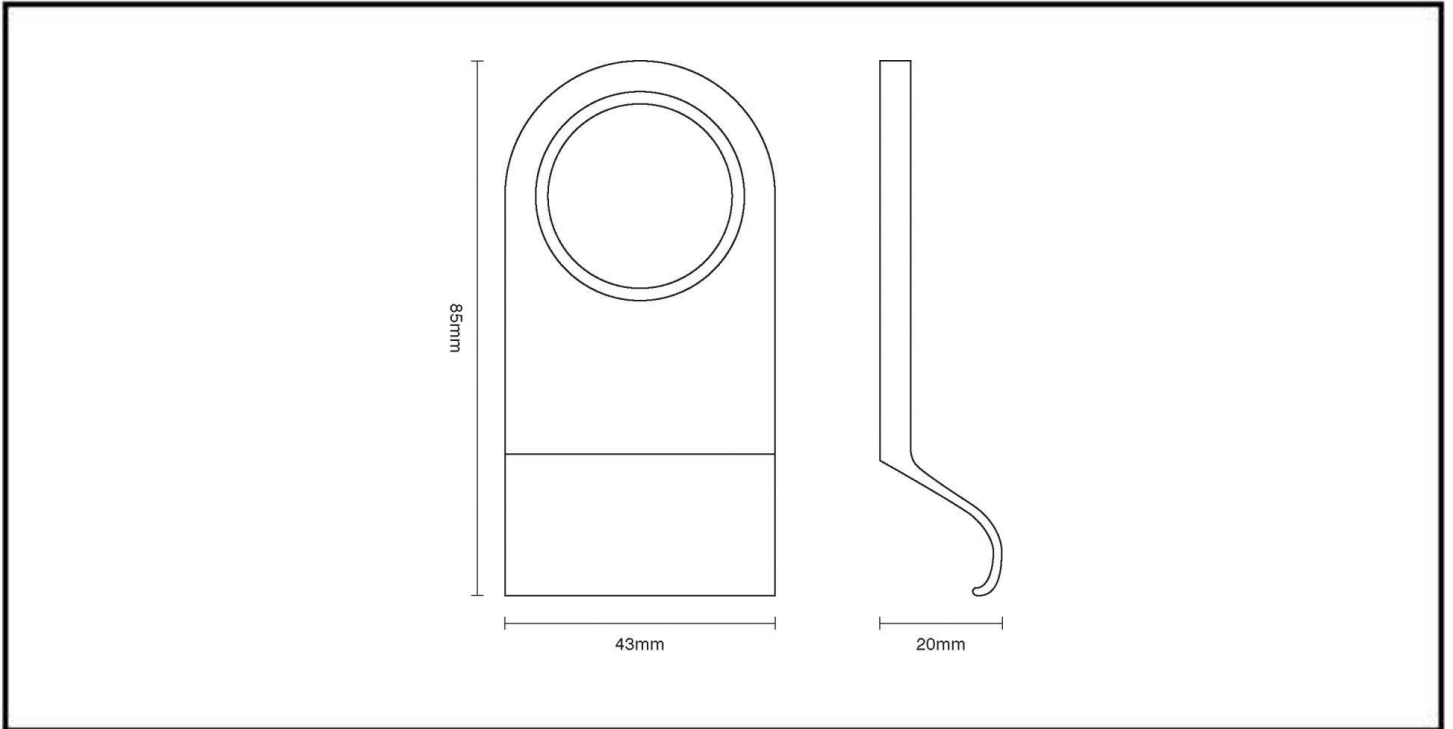

# CROFT

Long Lasting Tradition

SPECIFICATION SHEET - PRODUCT CODE **1763**

## PRODUCT

**Cylinder Pull 1763**

Please note that illustration sizes are approximations