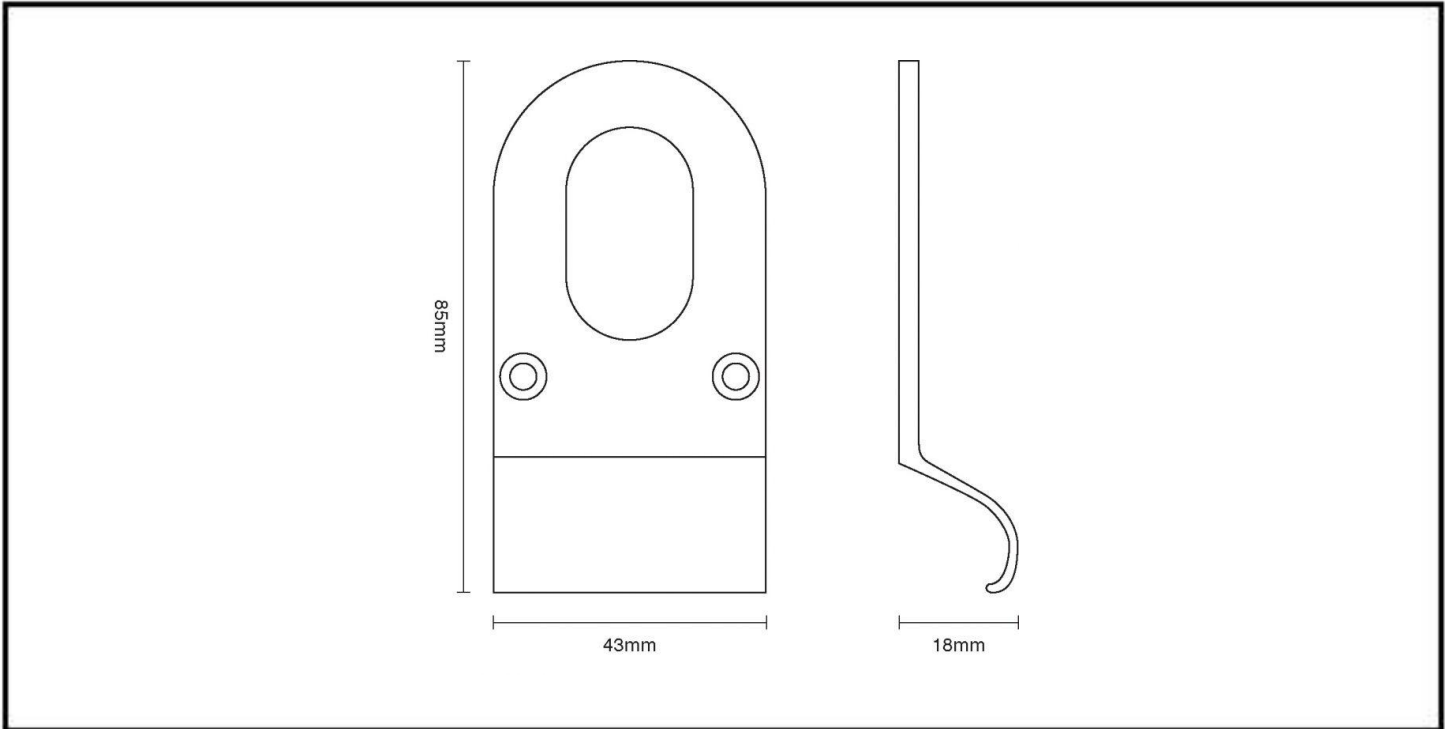

CROFT

Long Lasting Tradition

SPECIFICATION SHEET - PRODUCT CODE 1773

PRODUCT

Cylinder Pull - Oval Profile 1773

Please note that illustration sizes are approximations

Finishes: