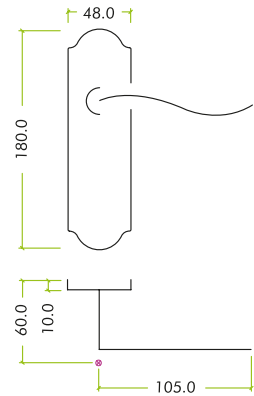

FULTON & BRAY

— FINEST BRASSWARE —

FB041

TECHNICAL SPECIFICATION SHEET

PRODUCT SPECIFICATIONS

- Brass material
- Face-fix backplate
- Supplied with wood screws
- BS EN 1634-1
- Backplate dimensions: 48 x 180mm
- 57mm c/c

STANDARDS

TECHNICAL

CODE	DESCRIPTION	FINISH	ADDITIONAL INFO
FB041SBPB	Lincoln lever on backplate	Satin Brass / Polished Brass	Standard profile backplate
FB041SCCP	Lincoln lever on backplate	Satin Chrome / Polished Chrome	Standard profile backplate
	<p>For more information please contact us today: Zoo Hardware Ltd, Unit B, Dukes Drive, Kingmoor Park North, Carlisle, Cumbria CA6 4SH</p> <p>Call: 01228 672900 Fax: 01228 672928 Email: sales@zoo-hardware.co.uk Web: www.zoohardware.co.uk</p>	 	<p>URS is a member of Registrar of Standards (Holdings) Ltd.</p>