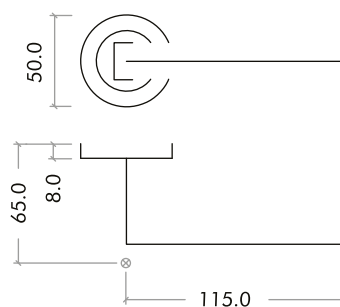

### SPECIFICATIONS

- Italian design & manufacture
- Zinc base material
- 50 x 8mm sprung round rose
- Fixings included
- Suitable for 35 - 54mm thickness timber doors

### DIMENSIONS

CODE	DESCRIPTION	FINISHES	ADDITIONAL INFO.
RM020	Lupus lever on round rose	CP / SC	Sprung rose
 FROM 	For more information please contact us today: Call: 01228 672900 Fax: 01228 672928 Email: <a href="mailto:sales@zoo-hardware.co.uk">sales@zoo-hardware.co.uk</a> Web: <a href="http://www.zoohardware.co.uk">www.zoohardware.co.uk</a> Zoo Hardware, Unit B, Dukes Drive Kingmoor Park North, Carlisle, Cumbria CA6 4SH	 	URS is a member of Registrar of Standards (Holdings) Ltd.