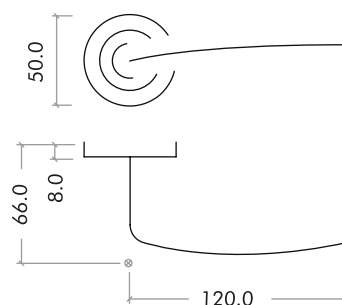

### SPECIFICATIONS

- Italian design & manufacture
- Zinc base material
- 50 x 8mm sprung round rose
- Fixings included
- Suitable for 35 - 54mm thickness timber doors

### DIMENSIONS

CODE	DESCRIPTION	FINISHES	ADDITIONAL INFO.
RM040	Cygnus lever on round rose	CP / SC	Sprung rose
 FROM 	For more information please contact us today: Call: 01228 672900 Fax: 01228 672928 Email: <a href="mailto:sales@zoo-hardware.co.uk">sales@zoo-hardware.co.uk</a> Web: <a href="http://www.zoohardware.co.uk">www.zoohardware.co.uk</a> Zoo Hardware, Unit B, Dukes Drive Kingmoor Park North, Carlisle, Cumbria CA6 4SH	 	URS is a member of Registrar of Standards (Holdings) Ltd.