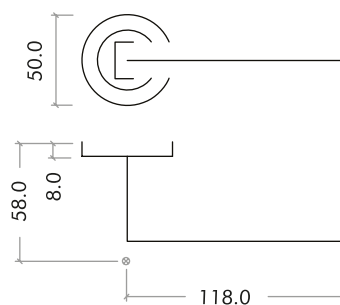

CODE

FINISH

RM050CP

Polished Chrome

RM050SC

Satin Chrome

SPECIFICATIONS

- Italian design & manufacture
- Zinc base material
- 50 x 8mm sprung round rose
- Fixings included
- Suitable for 35 - 54mm thickness timber doors

SUITABLE

DIMENSIONS

CODE	DESCRIPTION	FINISHES	ADDITIONAL INFO.
RM050	Mensa lever on round rose	CP / SC	Sprung rose
<p>FROM ZOO ARCHITECTURAL HARDWARE</p>	<p>For more information please contact us today: Call: 01228 672900 Fax: 01228 672928 Email: sales@zoo-hardware.co.uk Web: www.zoohardware.co.uk Zoo Hardware, Unit B, Dukes Drive Kingmoor Park North, Carlisle, Cumbria CA6 4SH</p>	<p>URS is a member of Registrar of Standards (Holdings) Ltd.</p>	