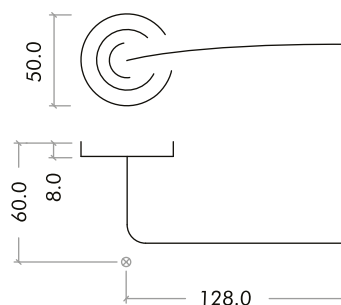

ROSSOMANIGLIE

ELEGANZA CON STILE

RM060

TECHNICAL SPECIFICATION

CODE	FINISH
RM060CP	Polished Chrome
RM060SC	Satin Chrome
RM060PCB	Powder Coat Black
RM060ECBZ	Electro Coat Bronze

SUITABLE

DIMENSIONS

SPECIFICATIONS

- Italian inspired design
- Zinc base material
- 50 x 50 x 8mm sprung round rose
- Fixings included
- Suitable for 35 - 54mm thickness timber doors

CODE	DESCRIPTION	FINISHES	ADDITIONAL INFO.
RM060	Aries lever on round rose	CP / SC / PCB / ECBZ	Sprung rose
<p>ROSSOMANIGLIE ELEGANZA CON STILE</p> <p>FROM ZOO ARCHITECTURAL HARDWARE</p> <p>For more information please contact us today: Call: 01228 672900 Fax: 01228 672928 Email: sales@zoo-hardware.co.uk Web: www.zoohardware.co.uk</p> <p>Zoo Hardware, Unit B, Dukes Drive Kingmoor Park North, Carlisle, Cumbria CA6 4SH</p>			
		  <p>URS is a member of Registrar of Standards (Holdings) Ltd.</p>	