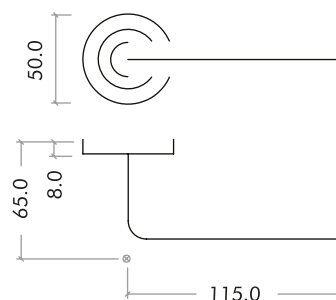

ROSSOMANIGLIE

ELEGANZA CON STILE

RM070

TECHNICAL SPECIFICATION

CODE

FINISH

RM070CP

Polished Chrome

RM070SC

Satin Chrome

SPECIFICATIONS

- Italian design & manufacture
- Zinc base material
- 50 x 8mm sprung round rose
- Fixings included
- Suitable for 35 - 54mm thickness timber doors

SUITABLE

DIMENSIONS

CODE	DESCRIPTION	FINISHES	ADDITIONAL INFO.
RM070	Corvus lever on round rose	CP / SC	Sprung rose
 FROM 	For more information please contact us today: Call: 01228 672900 Fax: 01228 672928 Email: sales@zoo-hardware.co.uk Web: www.zoohardware.co.uk Zoo Hardware, Unit B, Dukes Drive Kingmoor Park North, Carlisle, Cumbria CA6 4SH	  <small>URS is a member of Registrar of Standards (Holdings) Ltd.</small>	