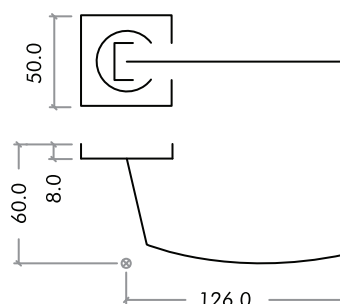

CODE

FINISH

RMSQ010CP

Polished Chrome

RMSQ010SC

Satin Chrome

SPECIFICATIONS

- Italian inspired design
- Zinc base material
- 50 x 50 x 8mm sprung square rose
- Fixings included
- Suitable for 35 - 54mm thickness timber doors

SUITABLE

DIMENSIONS

CODE	DESCRIPTION	FINISHES	ADDITIONAL INFO.
RMSQ010	Hydra Lever on Square Rose	CP / SC	Sprung Rose
 <p>For more information please contact us today: Call: 01228 672900 Fax: 01228 672928 Email: sales@zoo-hardware.co.uk Web: www.zoohardware.co.uk Zoo Hardware, Unit B, Dukes Drive Kingmoor Park North, Carlisle, Cumbria CA6 4SH</p>    <p>URS is a member of Registrar of Standards (Holdings) Ltd.</p>			