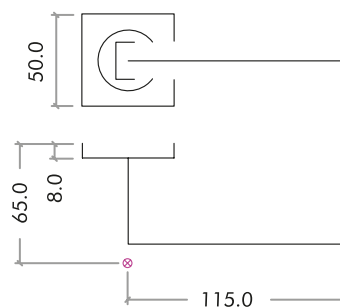

CODE

FINISH

RMSQ020CP Polished Chrome

RMSQ020SC Satin Chrome

SPECIFICATIONS

- Italian inspired design
- Zinc base material
- 50 x 50 x 8mm sprung square rose
- Fixings included
- Suitable for 35 - 54mm thickness timber doors

SUITABLE

DIMENSIONS

CODE	DESCRIPTION	FINISHES	ADDITIONAL INFO.
RMSQ020	Lupus Lever on Square Rose	CP / SC	Sprung Rose
 <p>For more information please contact us today: Call: 01228 672900 Fax: 01228 672928 Email: sales@zoo-hardware.co.uk Web: www.zoohardware.co.uk Zoo Hardware, Unit B, Dukes Drive Kingmoor Park North, Carlisle, Cumbria CA6 4SH</p>    <p>URS is a member of Registrar of Standards (Holdings) Ltd.</p>			