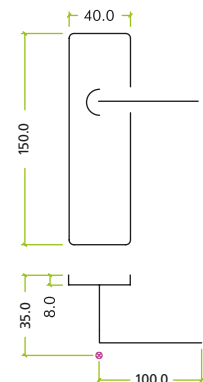

TECHNICAL SPECIFICATION SHEET

PR043

CODE	FINISH
PR043CP	POLISHED CHROME
PR043SC	SATIN CHROME
PR043EB	ELECTRO BRASS

SPECIFICATIONS

- Chrome plated on zinc base material
- Face fix backplate
- 100mm steel spindle supplied
- Supplied with wood screws
- 10 year mechanical guarantee

STANDARDS

SUITABILITY

TECHNICAL

CODE	DESCRIPTION	FINISH	ADDITIONAL INFO.
PR043CP	Project Victorian flat lever on backplate	CP	Bathroom backplate
PR043SC	Project Victorian flat lever on backplate	SC	Bathroom backplate
PR043EB	Project Victorian flat lever on backplate	EB	Bathroom backplate