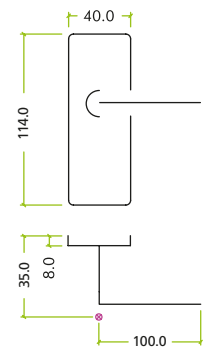

STANDARDS

SUITABILITY

TECHNICAL