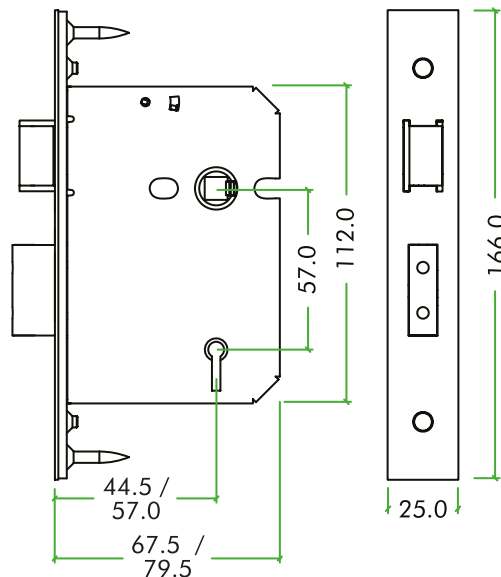

TECHNICAL SPECIFICATION SHEET

ZUKS576

DIMENSIONS

CODE	FINISH
ZUKS576SS	SATIN STAINLESS
ZUKS576SSKA	SATIN STAINLESS
ZUKS576PVD	PVD BRASS

PRODUCT SPECIFICATIONS

- Solid Brass Latch & Deadbolt
- Sintered Steel Follower
- Short Travel Latch Function
- Grip Tight Spring Follower
- Includes Plastic Back Box
- 57mm Backset
- Keyed Alike Option Available (76SS)
- BS EN 12209 Grade 2

2 H 8 1 0 G 2 B D 2 B

STANDARDS

SUITABILITY

CODE	DESCRIPTION	FINISHES	ADDITIONAL INFO.
ZUKS576SS	5 Lever Sashlock	SS	57mm Backset
ZUKS576SSKA	5 Lever Sashlock - Keyed Alike	SS	57mm Backset
ZUKS576PVD	5 Lever Sashlock	PVD Brass	57mm Backset
		<p>For more information please contact us today: Call: 01228 672900 Fax: 01228 672928 Email: sales@zoo-hardware.co.uk Web: www.zoohardware.co.uk</p> <p>ZOO Hardware Ltd, Unit B, Dukes Drive Kingmoor Park North, Carlisle, Cumbria CA6 4SH</p>	
		  <p>URS is a member of Registrar of Standards (Holdings) Ltd.</p>	