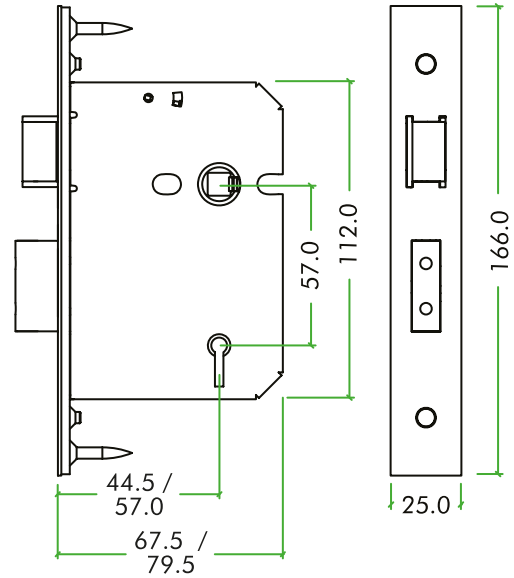

## DIMENSIONS

CODE	FINISH
ZUKS564SS	SATIN STAINLESS
ZUKS564PVD	PVD BRASS

## PRODUCT SPECIFICATIONS

- Solid Brass Latch & Deadbolt
- Sintered Steel Follower
- Short Travel Latch Function
- Grip Tight Spring Follower
- Includes Plastic Back Box
- 44.5mm Backset
- BS EN 12209 Grade 2

## SUITABILITY

CODE	DESCRIPTION	FINISHES	ADDITIONAL INFO.
ZUKS564SS	5 Lever Sashlock	SS	44.5mm Backset
ZUKS564PVD	5 Lever Sashlock	PVD Brass	44.5mm Backset

**For more information please contact us today:**