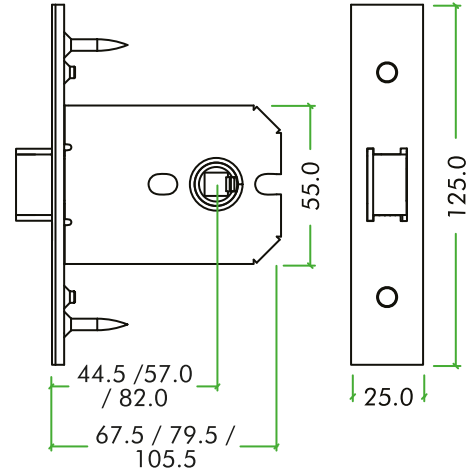

ZUKFD76

DIMENSIONS

CODE	FINISH
ZUKFD76SS	SATIN STAINLESS
ZUKFD76PVD	PVD BRASS

PRODUCT SPECIFICATIONS

- Solid Brass Latch
- Sintered Steel Follower
- Short Travel Latch Function
- Grip Tight Spring Follower
- Includes Plastic Back Box
- 57mm Backset
- BS EN 12209 Grade 2

2 H 8 1 0 G 2 B G 0 0

STANDARDS

SUITABILITY

CODE	DESCRIPTION	FINISH	ADDITIONAL INFO.
ZUKFD76SS	Flat Deadlock	SS	57mm Backset
ZUKFD76PVD	Flat Deadlock	PVD	57mm Backset

For more information please contact us today: