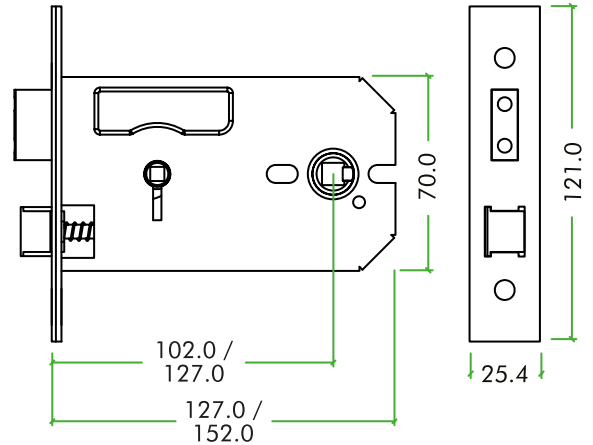

## DIMENSIONS

CODE	FINISH
ZUKHB152SS	SATIN STAINLESS
ZUKHB152PVD	PVD BRASS

## PRODUCT SPECIFICATIONS

- Solid Brass Latch
- Easy Latch Reversal
- Rebate Kits and Accessories available to suit
- 127mm Backset

CODE	DESCRIPTION	FINISH	ADDITIONAL INFO.
ZUKHB152SS	Horizontal Bathroom Lock	SS	127mm Backset
ZUKHB152PVD	Horizontal Bathroom Lock	PVD Brass	127mm Backset
		<p><b>For more information please contact us today:</b>  <b>Call: 01228 672900</b>  <b>Fax: 01228 672928</b>  <b>Email: <a href="mailto:sales@zoo-hardware.co.uk">sales@zoo-hardware.co.uk</a></b>  <b>Web: <a href="http://www.zoohardware.co.uk">www.zoohardware.co.uk</a></b></p> <p>ZOO Hardware Ltd, Unit B, Dukes Drive                      Kingmoor Park North, Carlisle, Cumbria CA6 4SH</p>	
		 <p>URS is a member of Registrar of Standards (Holdings) Ltd.</p>	