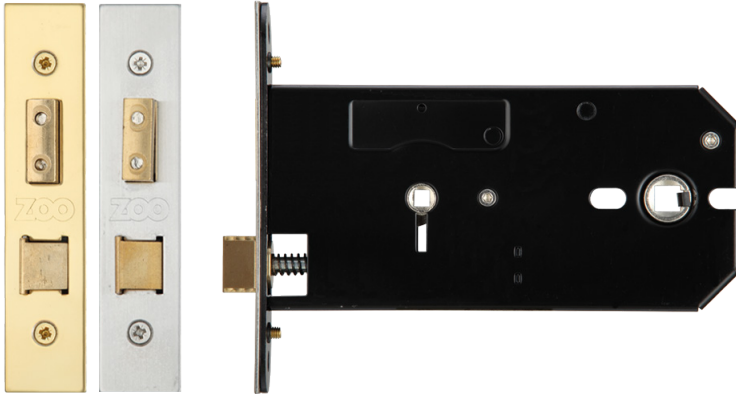

# TECHNICAL SPECIFICATION SHEET

**ZUKHB152**

## DIMENSIONS

CODE	FINISH
ZUKHB152SS	SATIN STAINLESS
ZUKHB152PVD	PVD BRASS

## PRODUCT SPECIFICATIONS

- Solid Brass Latch
- Easy Latch Reversal
- Rebate Kits and Accessories available to suit
- 127mm Backset

CODE	DESCRIPTION	FINISH	ADDITIONAL INFO.
ZUKHB152SS	Horizontal Bathroom Lock	SS	127mm Backset
ZUKHB152PVD	Horizontal Bathroom Lock	PVD Brass	127mm Backset
		<p><b>For more information please contact us today:</b>  <b>Call: 01228 672900</b>  <b>Fax: 01228 672928</b>  <b>Email: <a href="mailto:sales@zoo-hardware.co.uk">sales@zoo-hardware.co.uk</a></b>  <b>Web: <a href="http://www.zoohardware.co.uk">www.zoohardware.co.uk</a></b></p> <p>ZOO Hardware Ltd, Unit B, Dukes Drive                      Kingmoor Park North, Carlisle, Cumbria CA6 4SH</p>	
		 <p>URS is a member of Registrar of Standards (Holdings) Ltd.</p>	